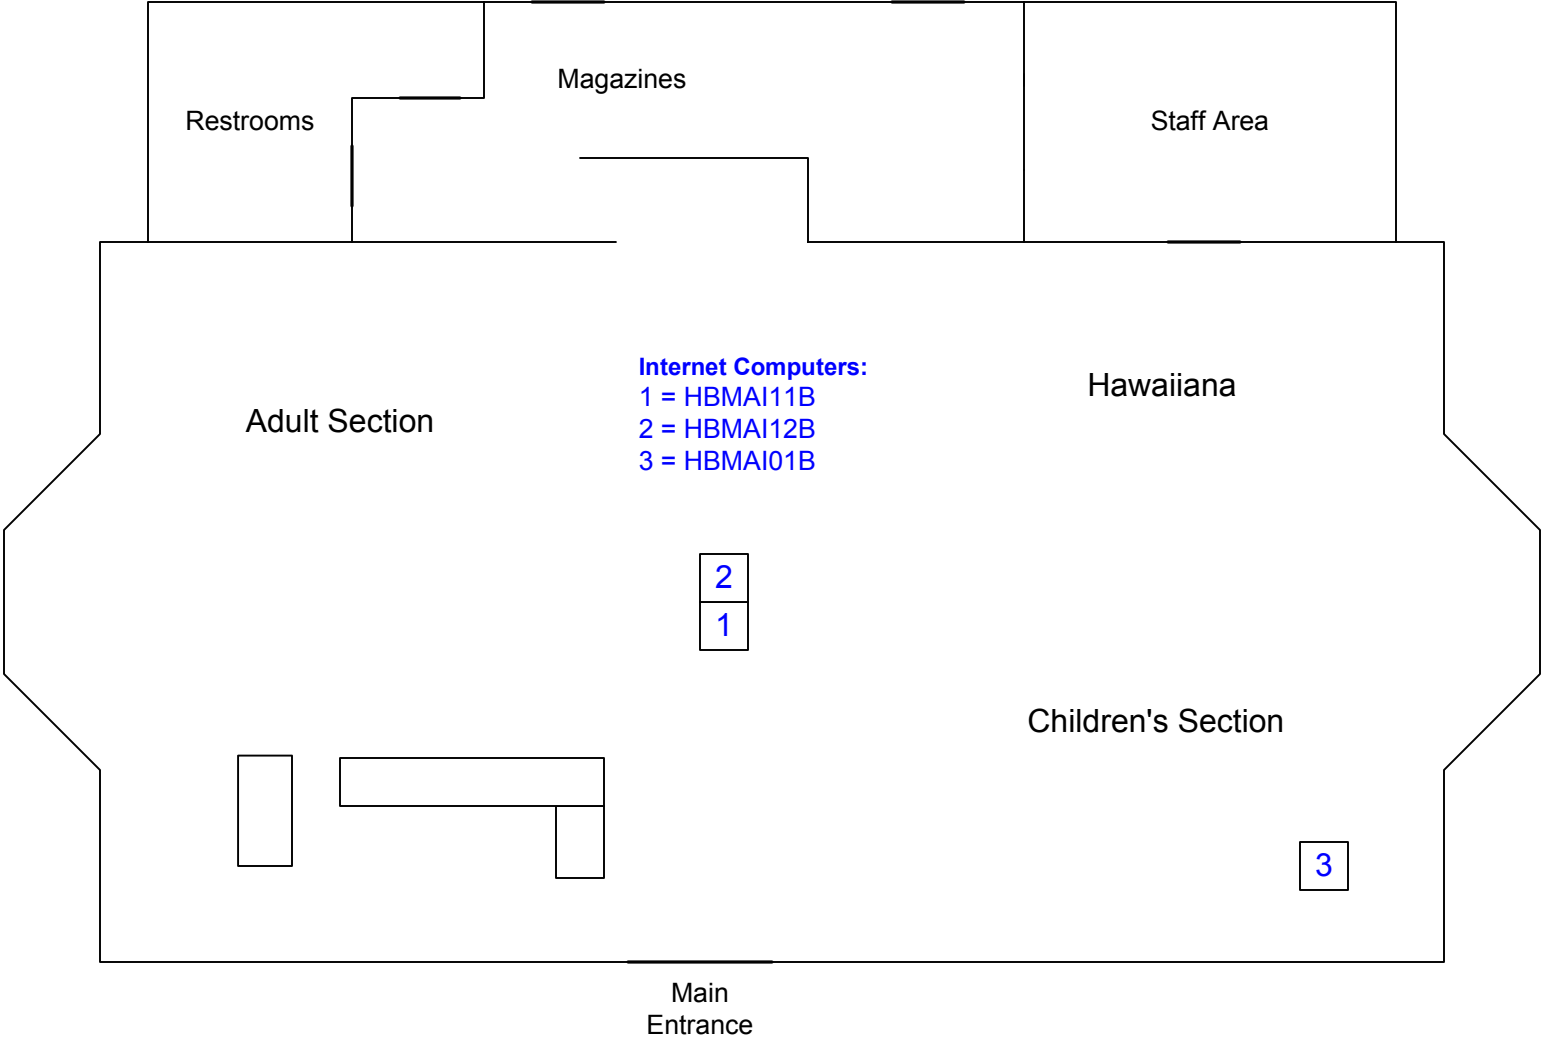

# Bond Memorial Public Library

PO Box 248, Kapaau, HI 96755

Internet Computers:  
1 = HBMAI11B  
2 = HBMAI12B  
3 = HBMAI01B

AKONE PULE HWY.

DRAWING NOT TO SCALE | 6/8/07