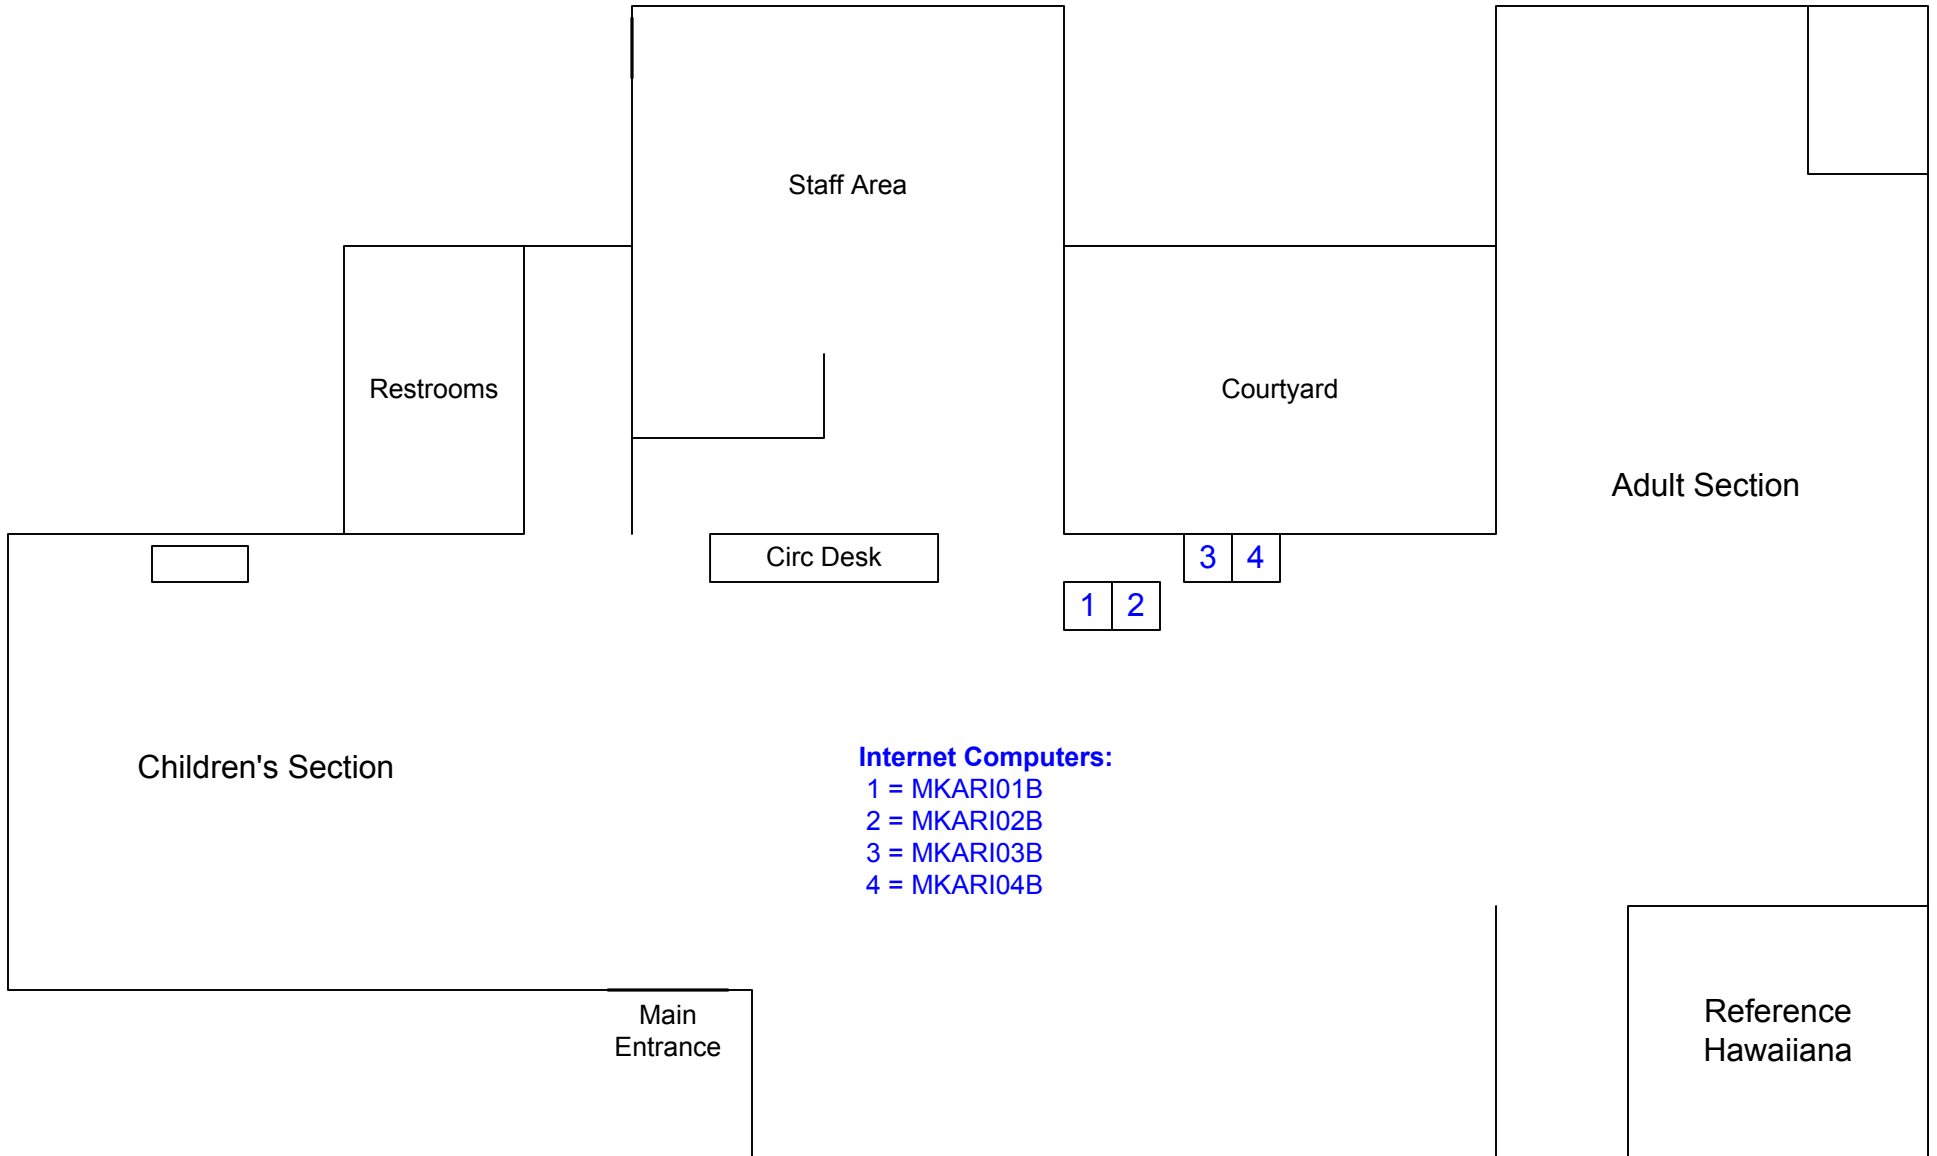

Kahului Public Library

90 School St., Kahului, HI 96732

Internet Computers:

- 1 = MKARI01B
- 2 = MKARI02B
- 3 = MKARI03B
- 4 = MKARI04B

SCHOOL STREET

DRAWING NOT TO SCALE | 8/21/07