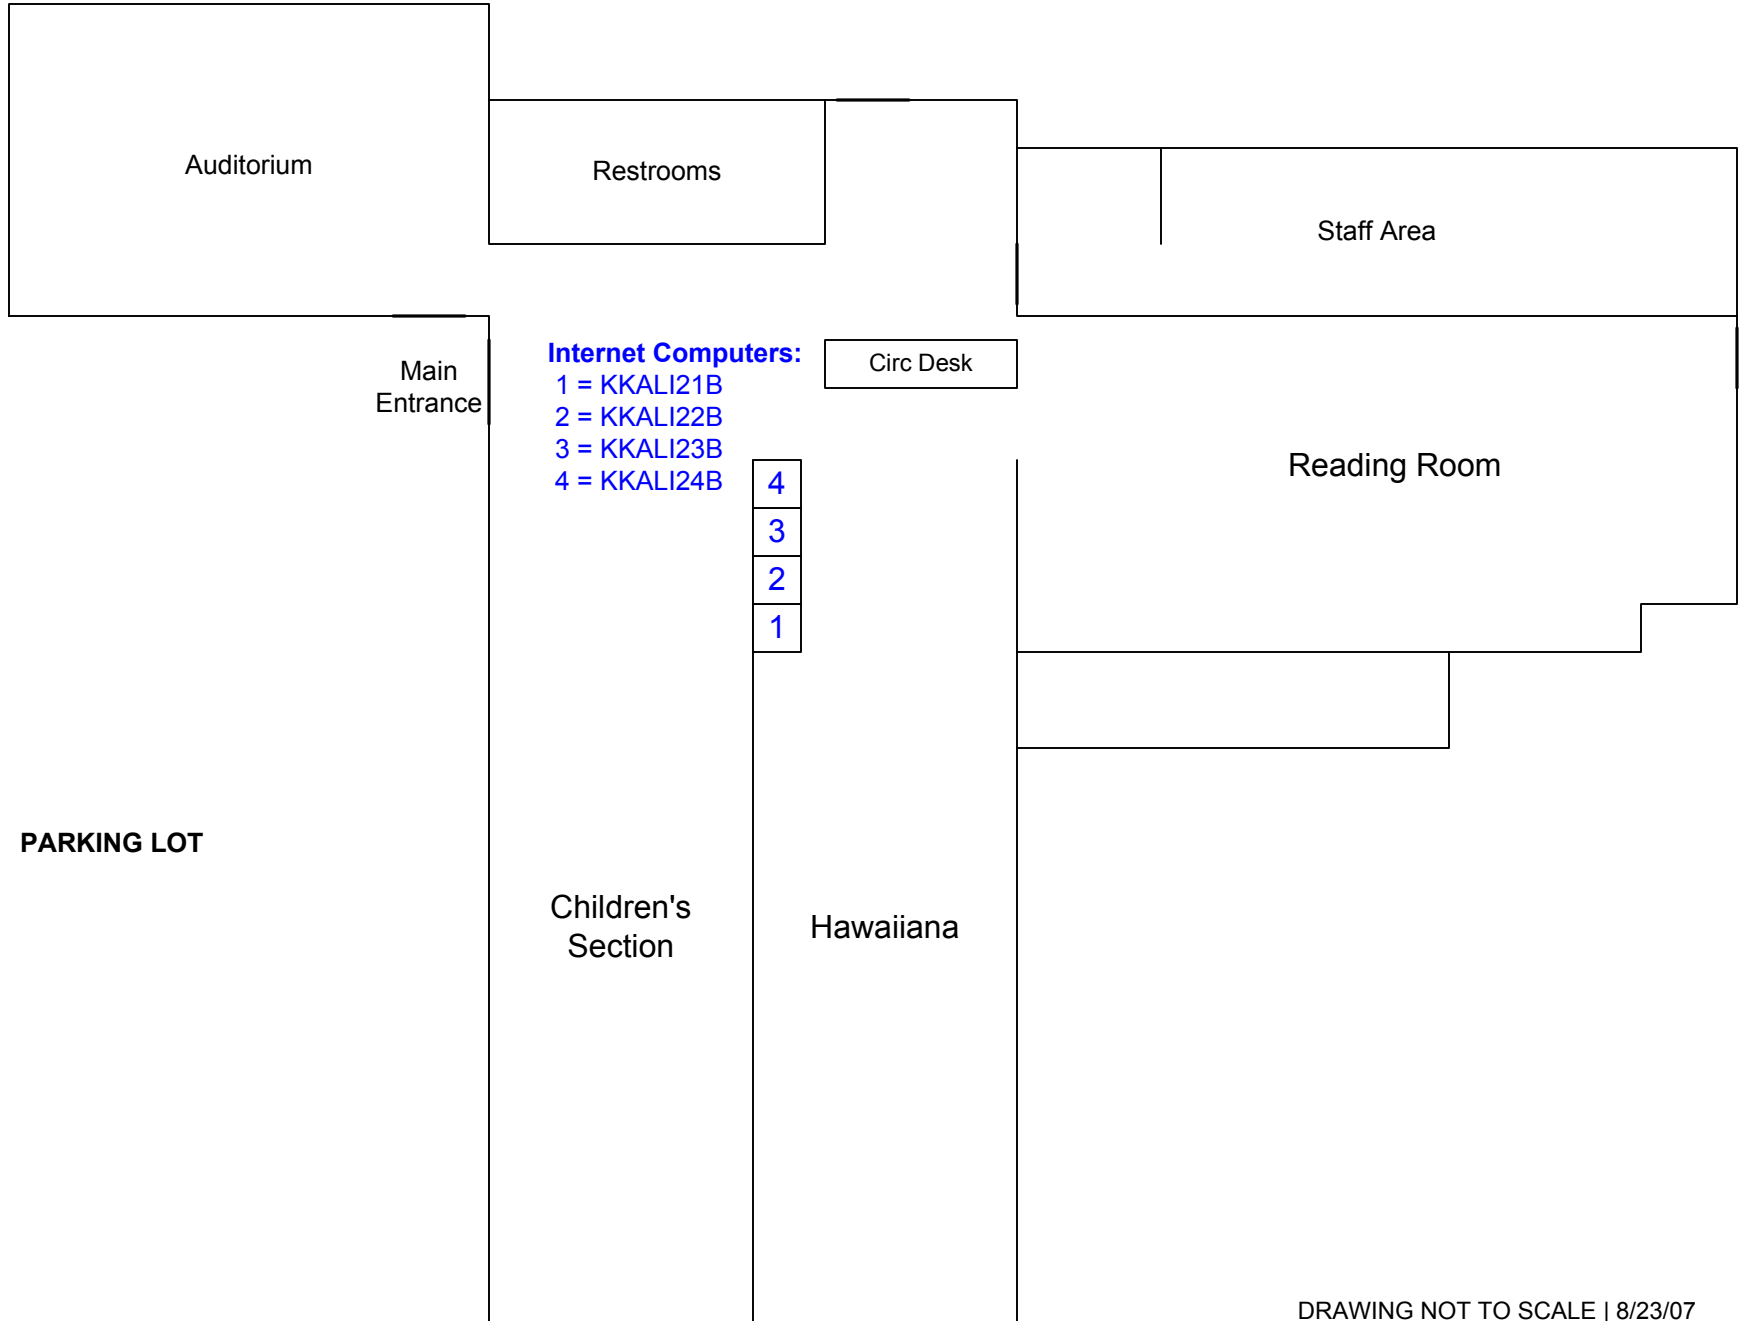

Kapaa Public Library

1464 Kuhio Hwy., Kapaa, HI 96746

Main
Entrance

Auditorium

Restrooms

Staff Area

Internet Computers:

- 1 = KKALI21B
- 2 = KKALI22B
- 3 = KKALI23B
- 4 = KKALI24B

Circ Desk

Reading Room

4

3

2

1

PARKING LOT

Children's
Section

Hawaiiana

DRAWING NOT TO SCALE | 8/23/07

KUHIO HWY.