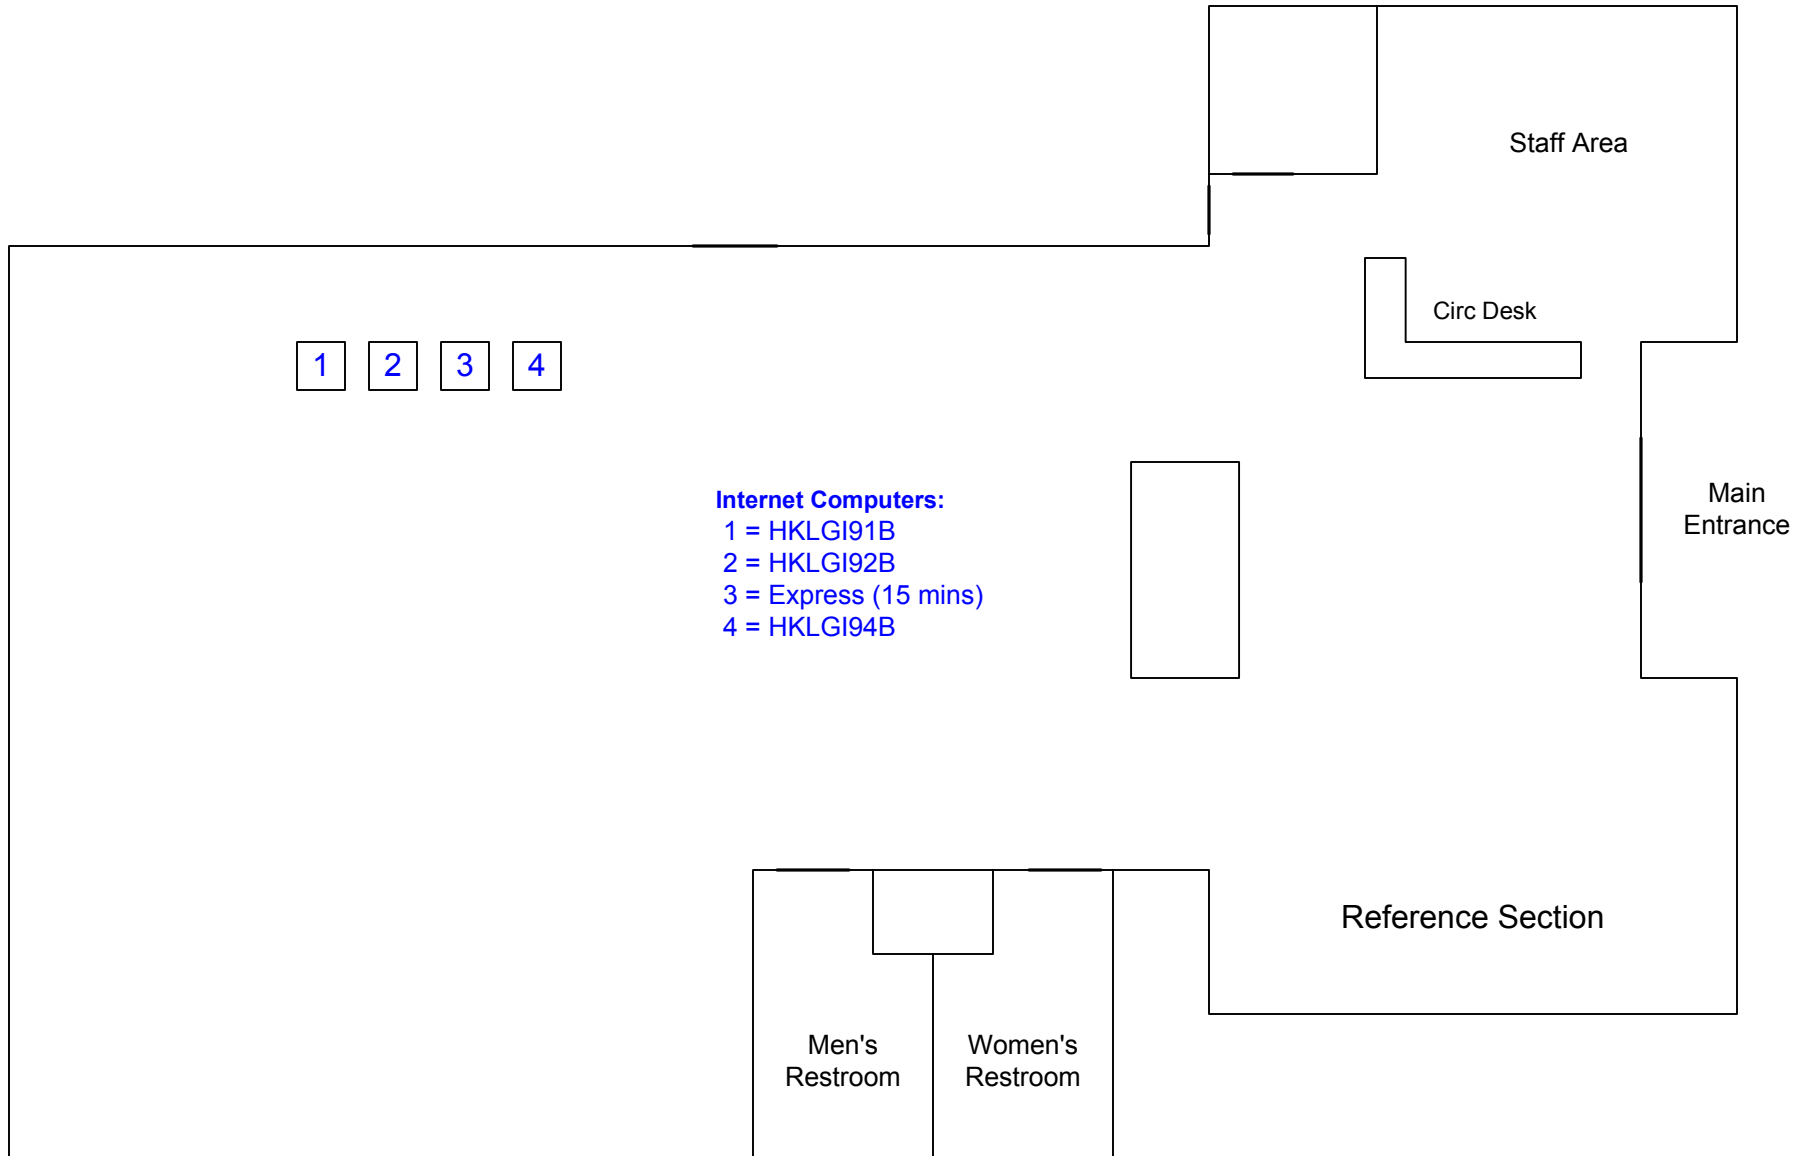

Kealakekua Public Library

PO Box 768, Kealakekua, HI 96750

1 2 3 4

Internet Computers:
1 = HKLGI91B
2 = HKLGI92B
3 = Express (15 mins)
4 = HKLGI94B

Staff Area

Circ Desk

Main Entrance

Reference Section

Men's Restroom

Women's Restroom

MAMALAHOA HWY.