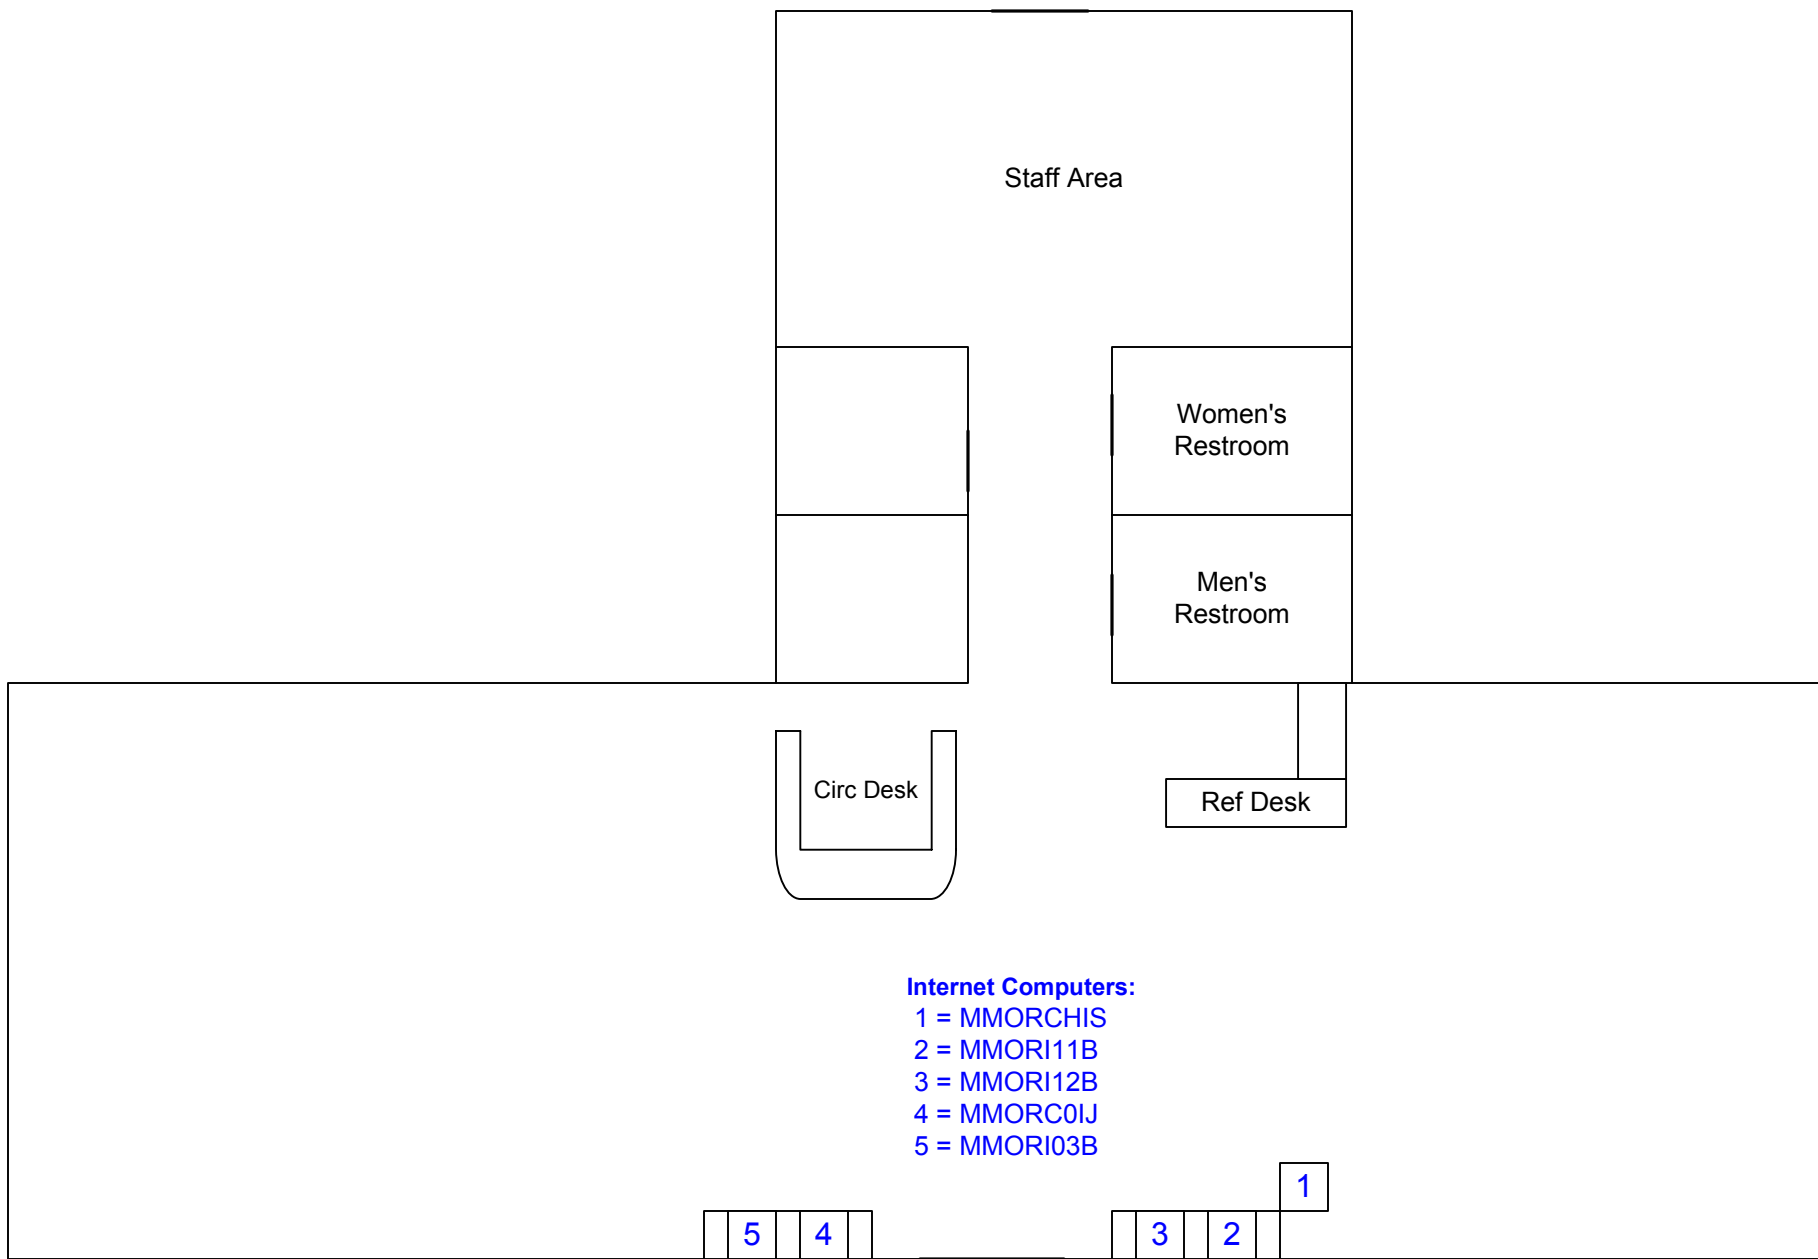

Moloka'i Public Library

15 Ala Malama Ave., Kaunakakai, HI 96748

Internet Computers:
1 = MMORCHIS
2 = MMORI11B
3 = MMORI12B
4 = MMORC0IJ
5 = MMORI03B

ALA MALAMA AVE.

Main Entrance

DRAWING NOT TO SCALE | 6/8/07