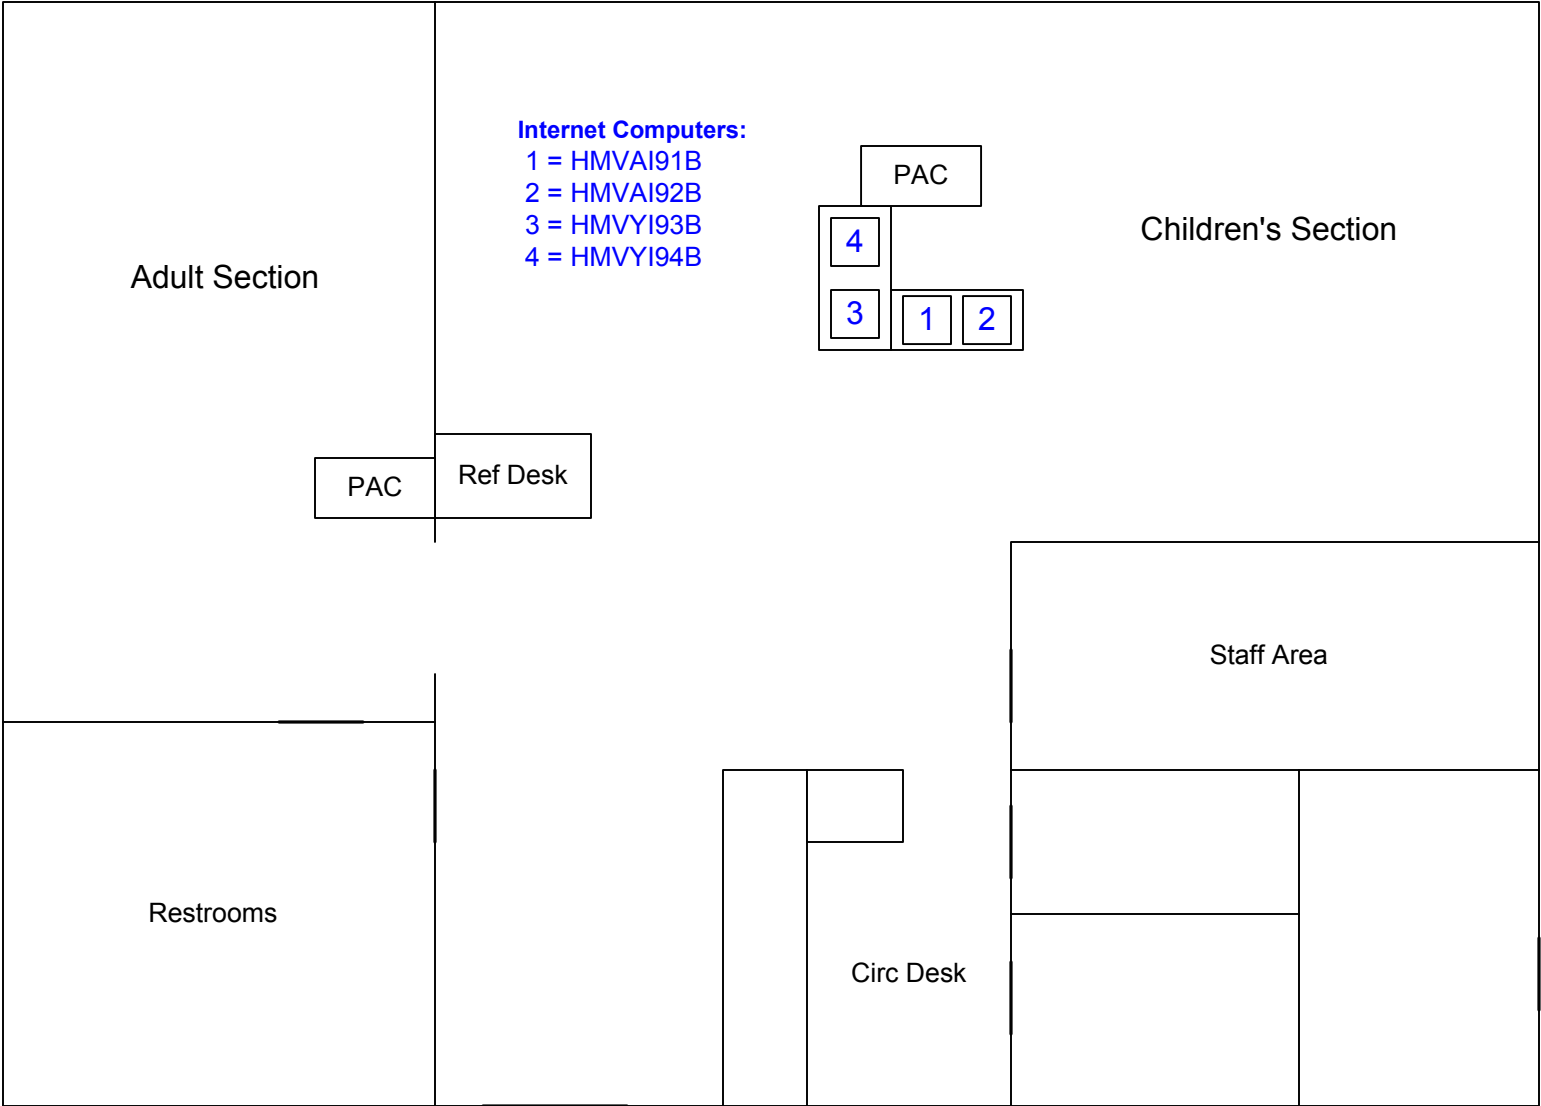

Mountain View Public & School Library

PO Box 380, Mt. View, HI 96771

PARKING LOT

Main
Entrance