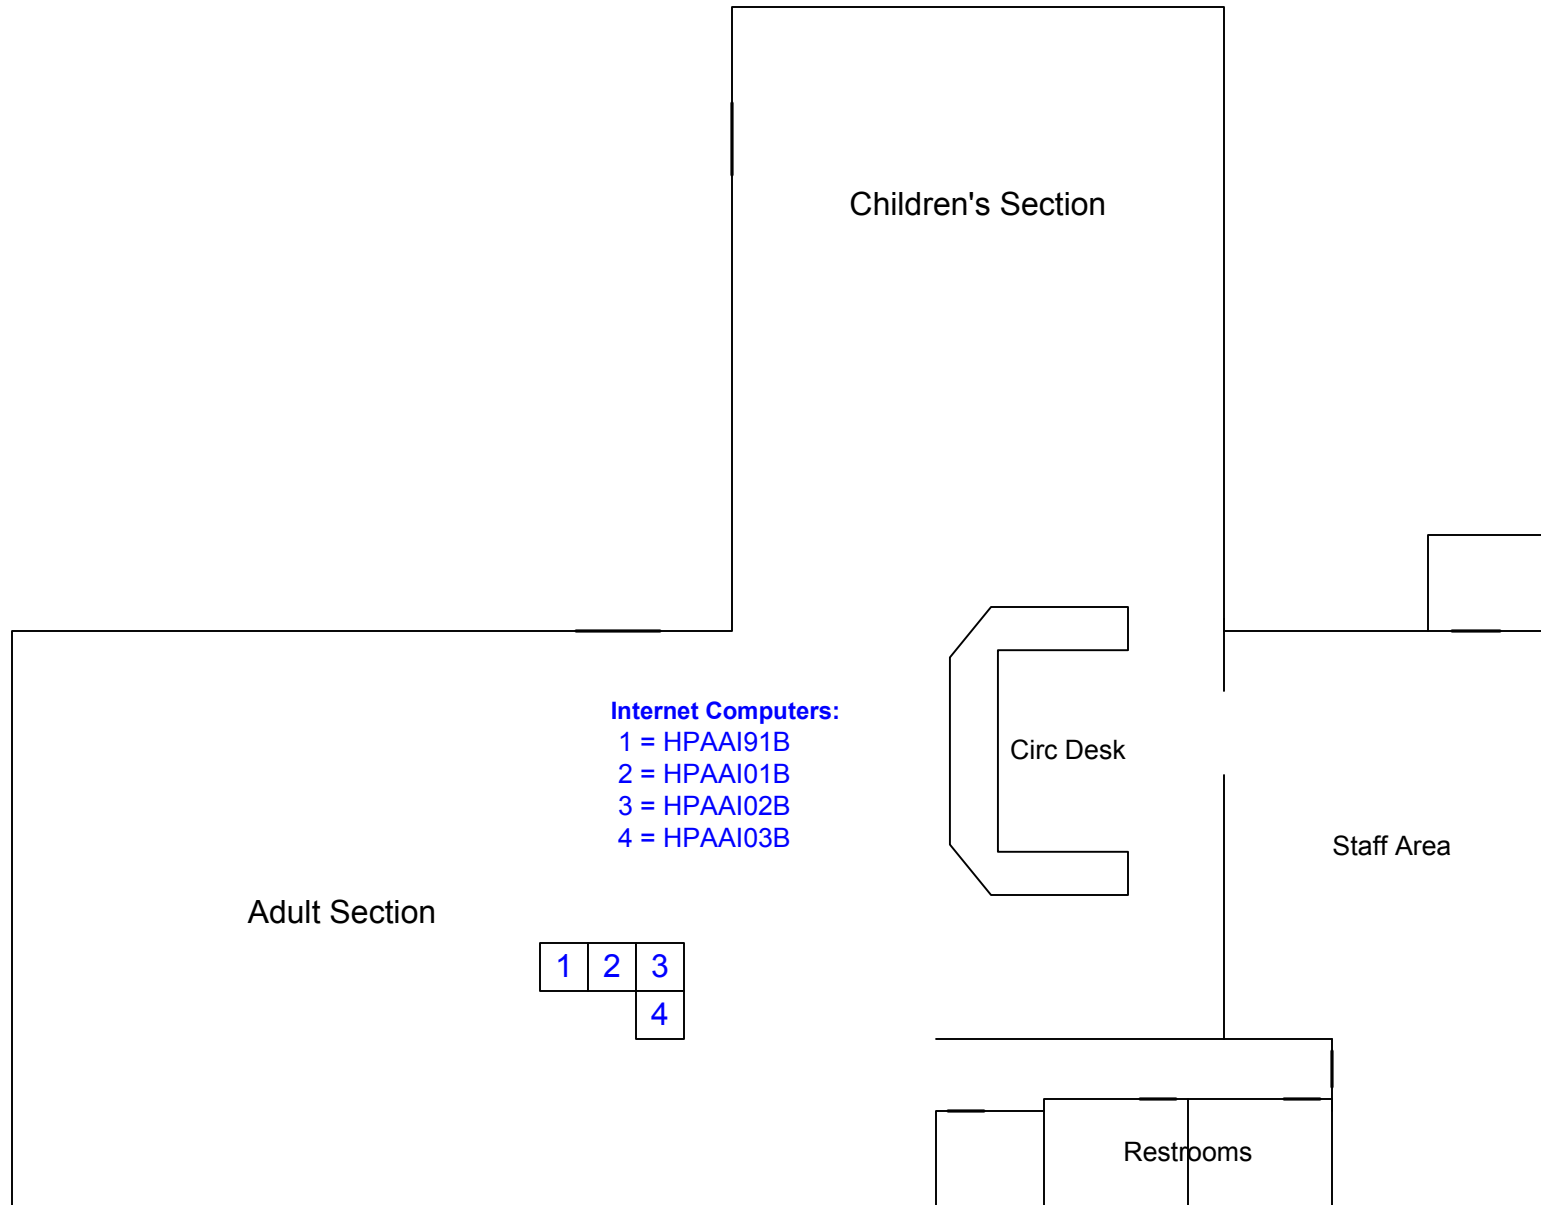

Pahala Public & School Library

PO Box 400, Pahala, HI 96777

Internet Computers:

- 1 = HPAAI91B
- 2 = HPAAI01B
- 3 = HPAAI02B
- 4 = HPAAI03B

Adult Section

Children's Section

Circ Desk

Staff Area

Restrooms

Main
Entrance

MAMALAOA HWY.

DRAWING NOT TO SCALE | 6/6/07