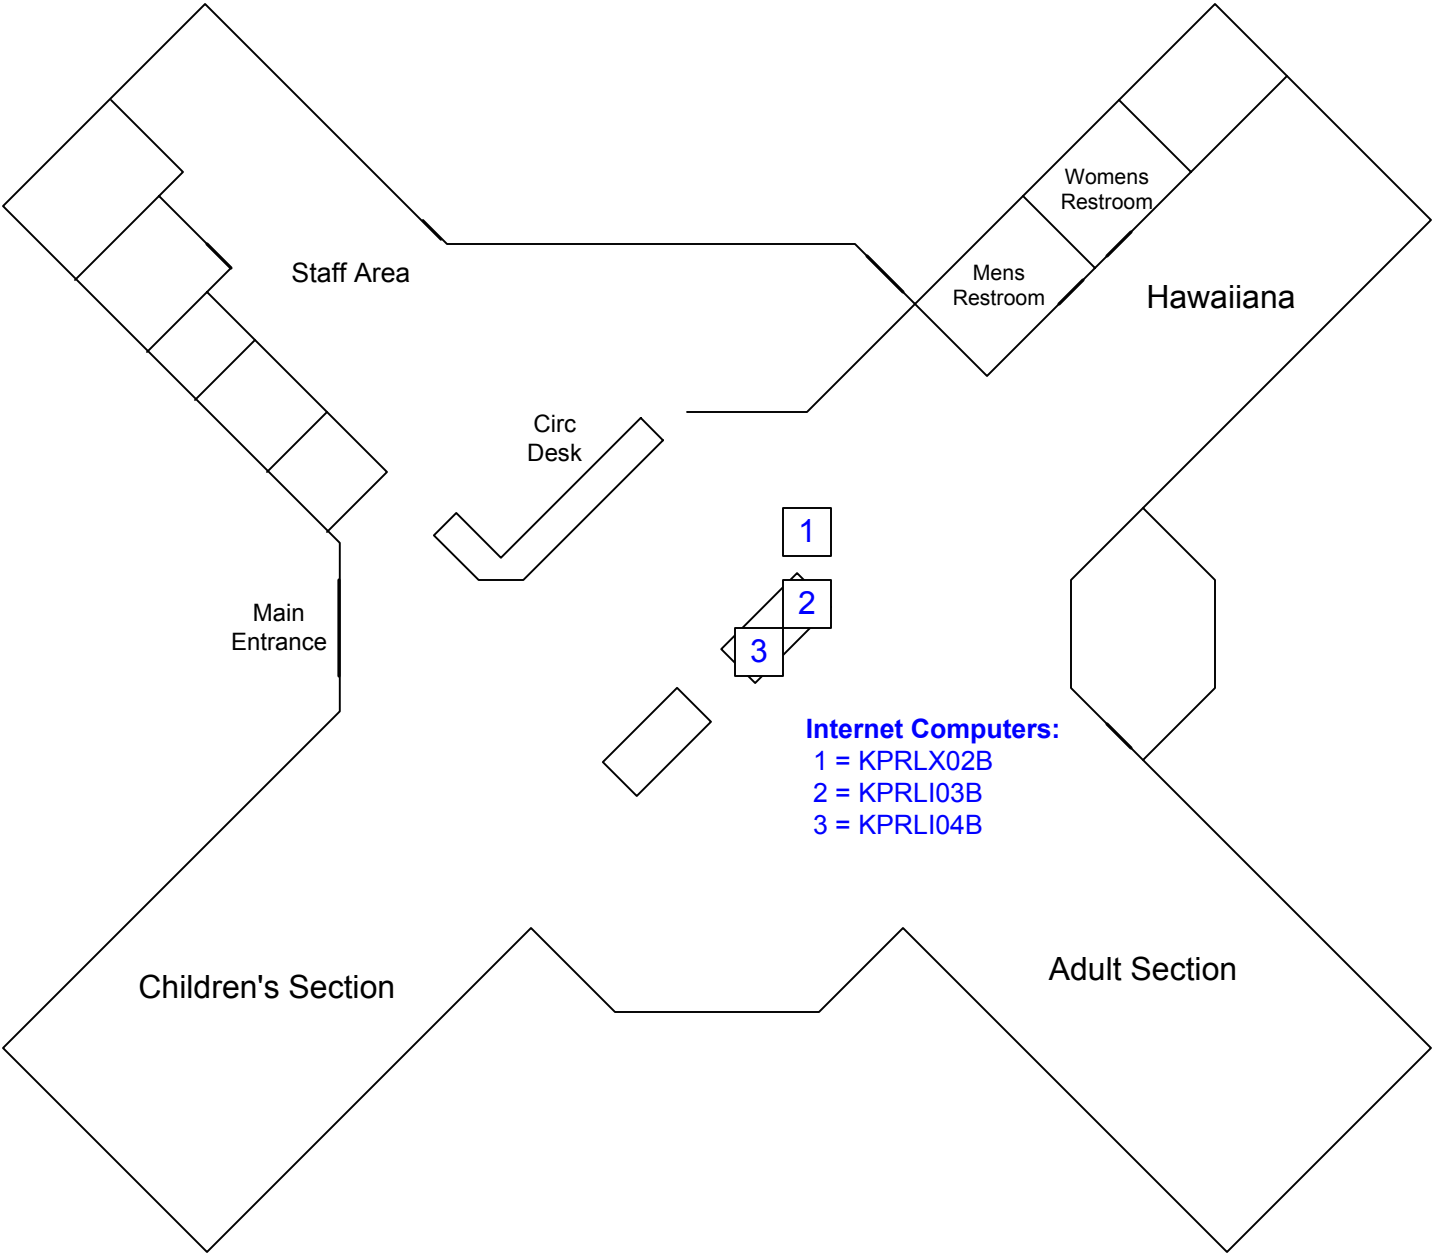

Princeville Public Library

4343 Emmalani Rd., Princeville, HI 96722

EMMALANI DRIVE

Internet Computers:
1 = KPRLX02B
2 = KPRLI03B
3 = KPRLI04B