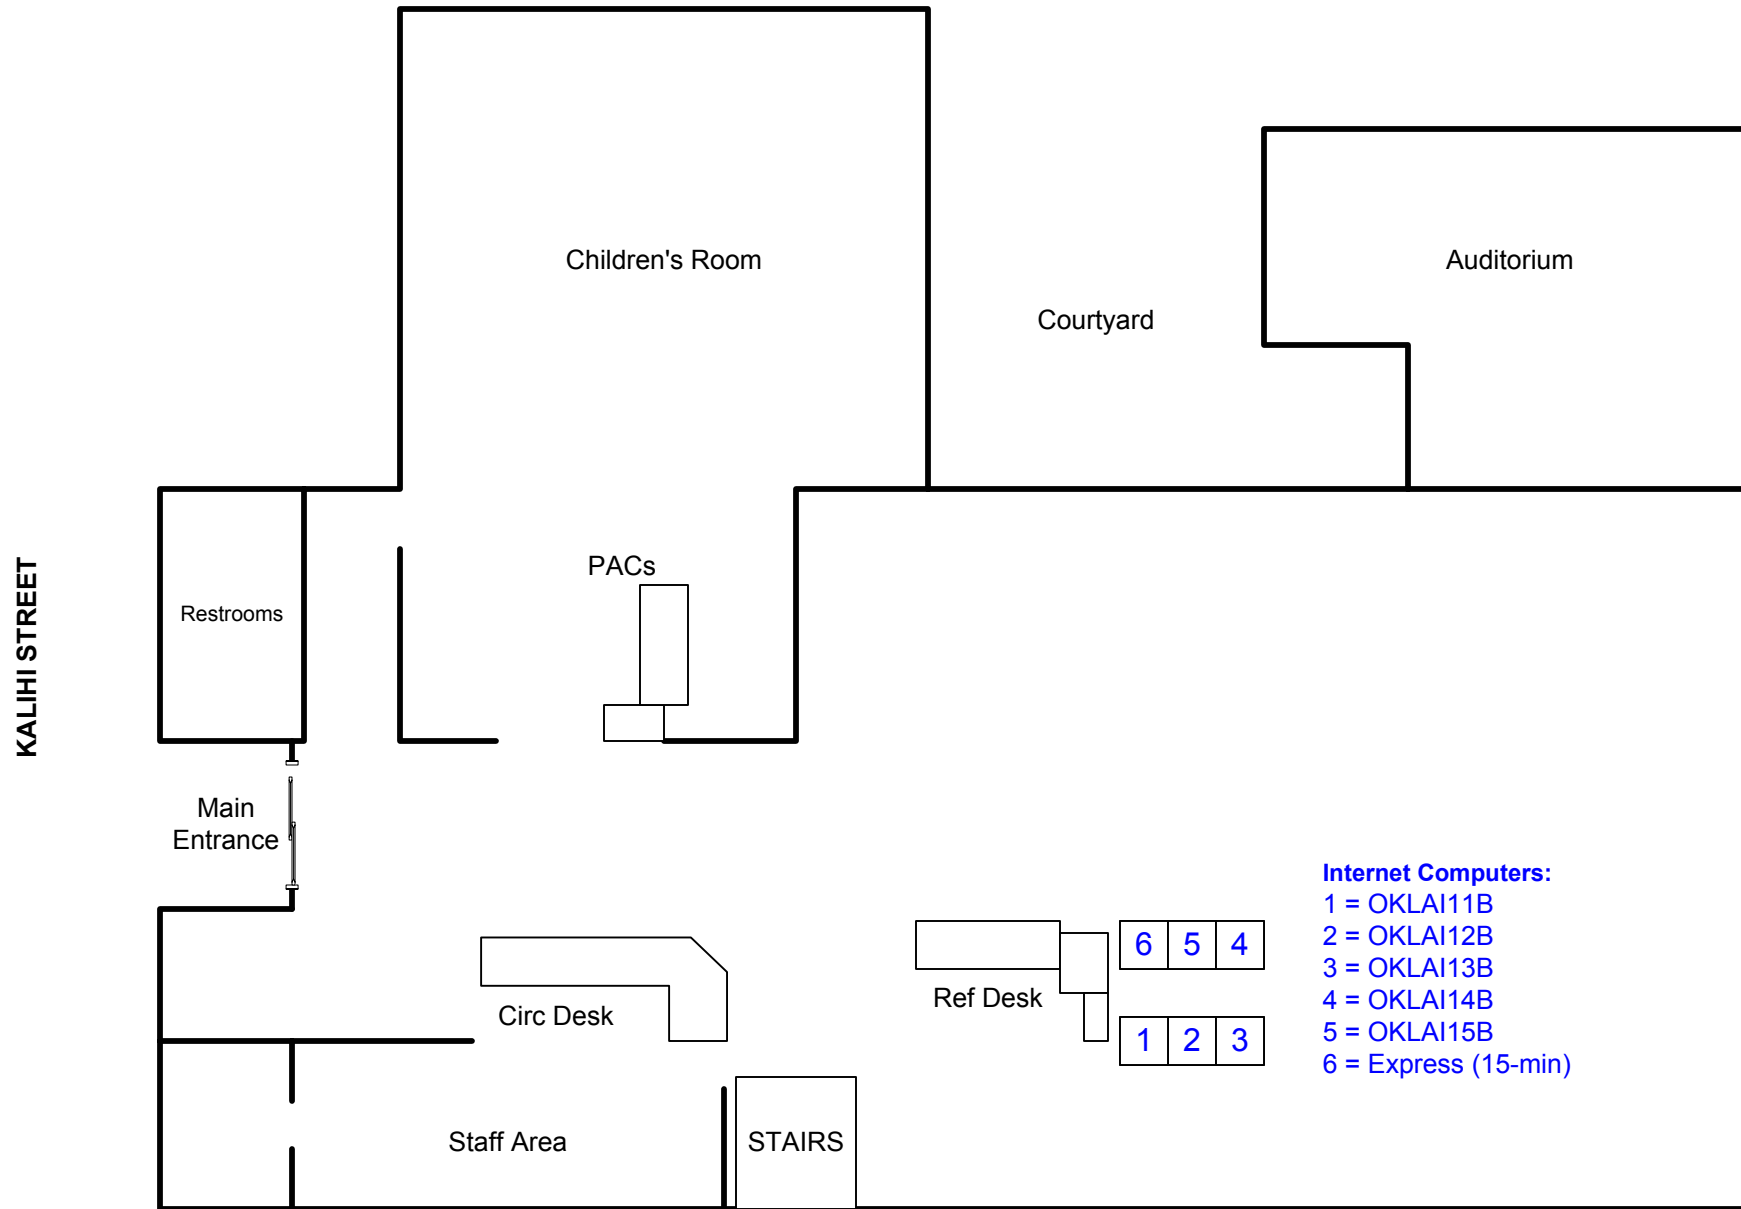

# Kalihi-Palama Public Library

1325 Kalihi Street, Honolulu, HI 96819

- Internet Computers:**  
1 = OKLAI11B  
2 = OKLAI12B  
3 = OKLAI13B  
4 = OKLAI14B  
5 = OKLAI15B  
6 = Express (15-min)

H1 FREEWAY

DRAWING NOT TO SCALE | 4/4/08