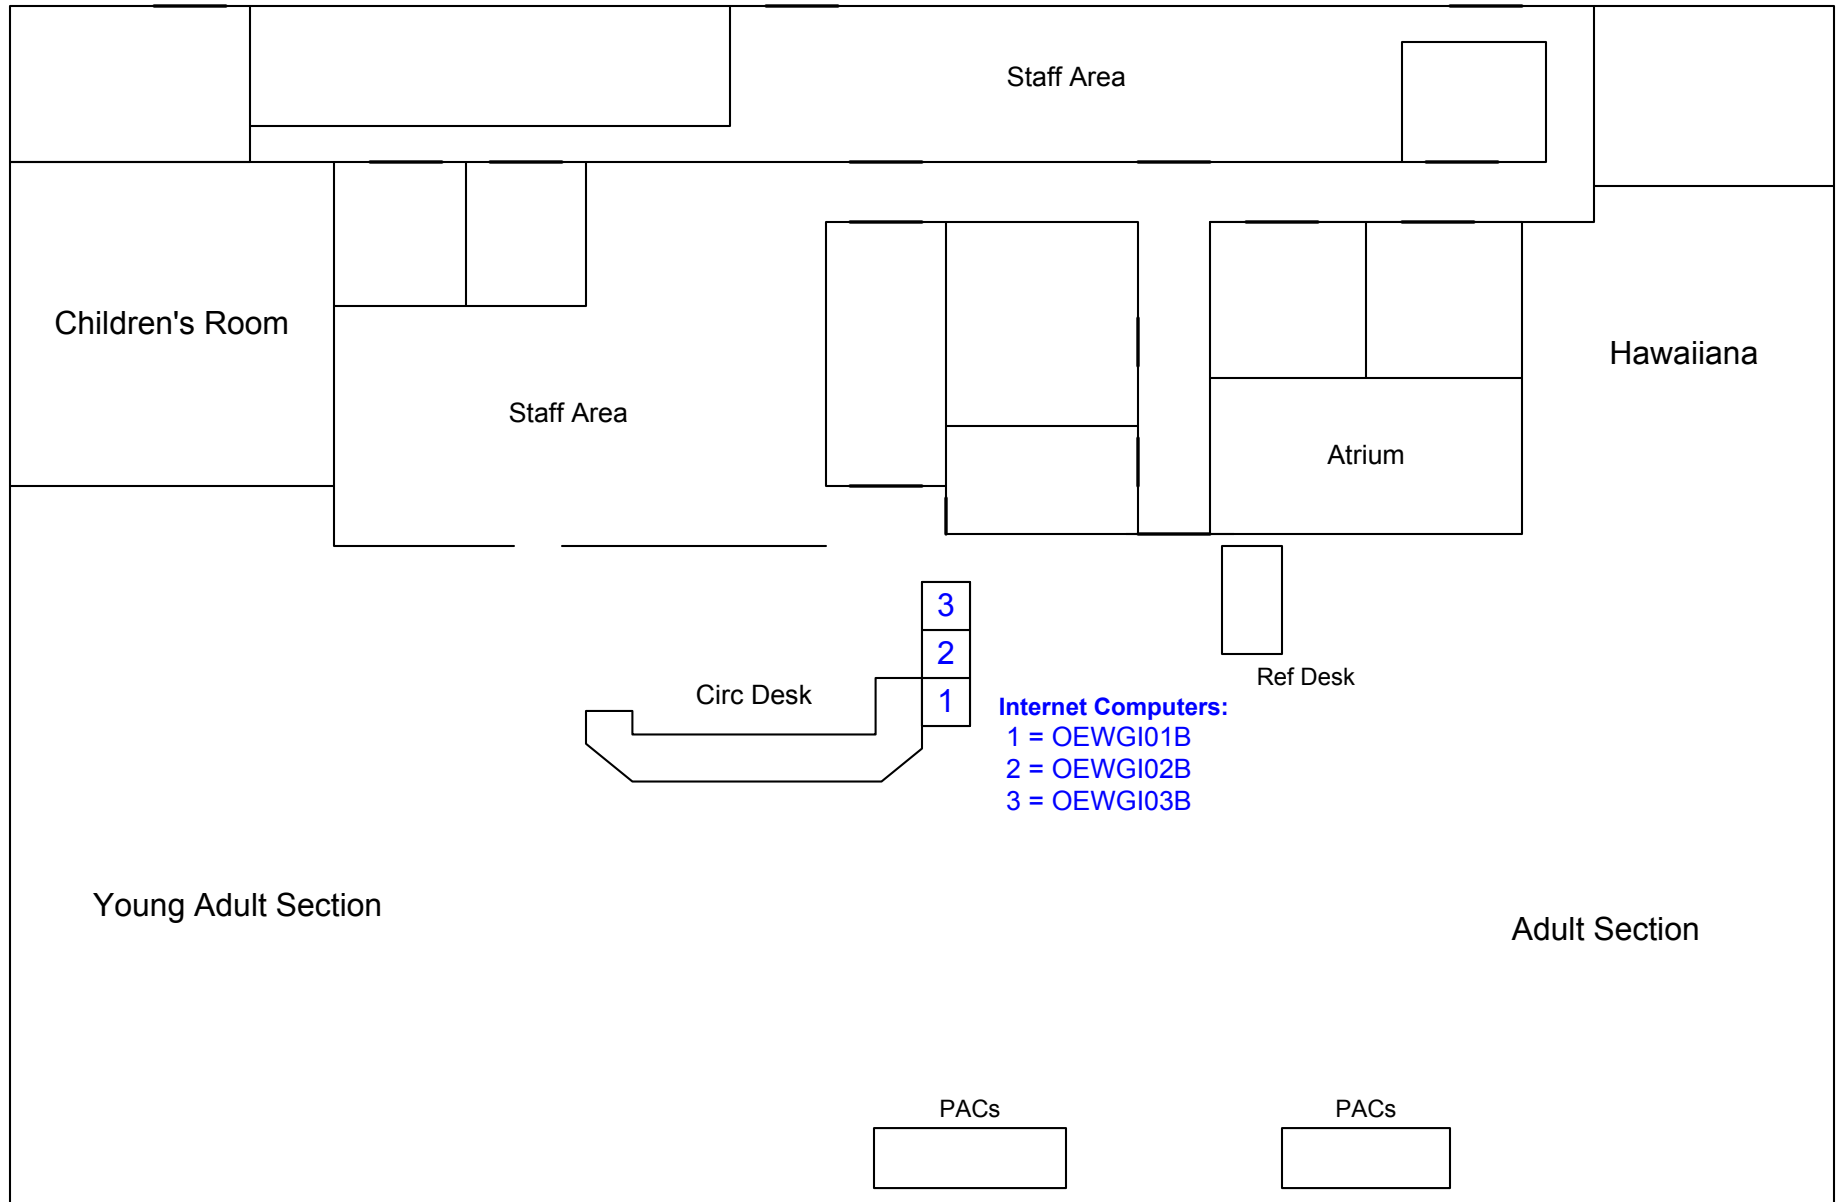

Ewa Beach Public & School Library

91-950 North Road, Ewa Beach, HI 96706

Lobby Main
Entrance

NORTH ROAD

DRAWING NOT TO SCALE | 6/5/07