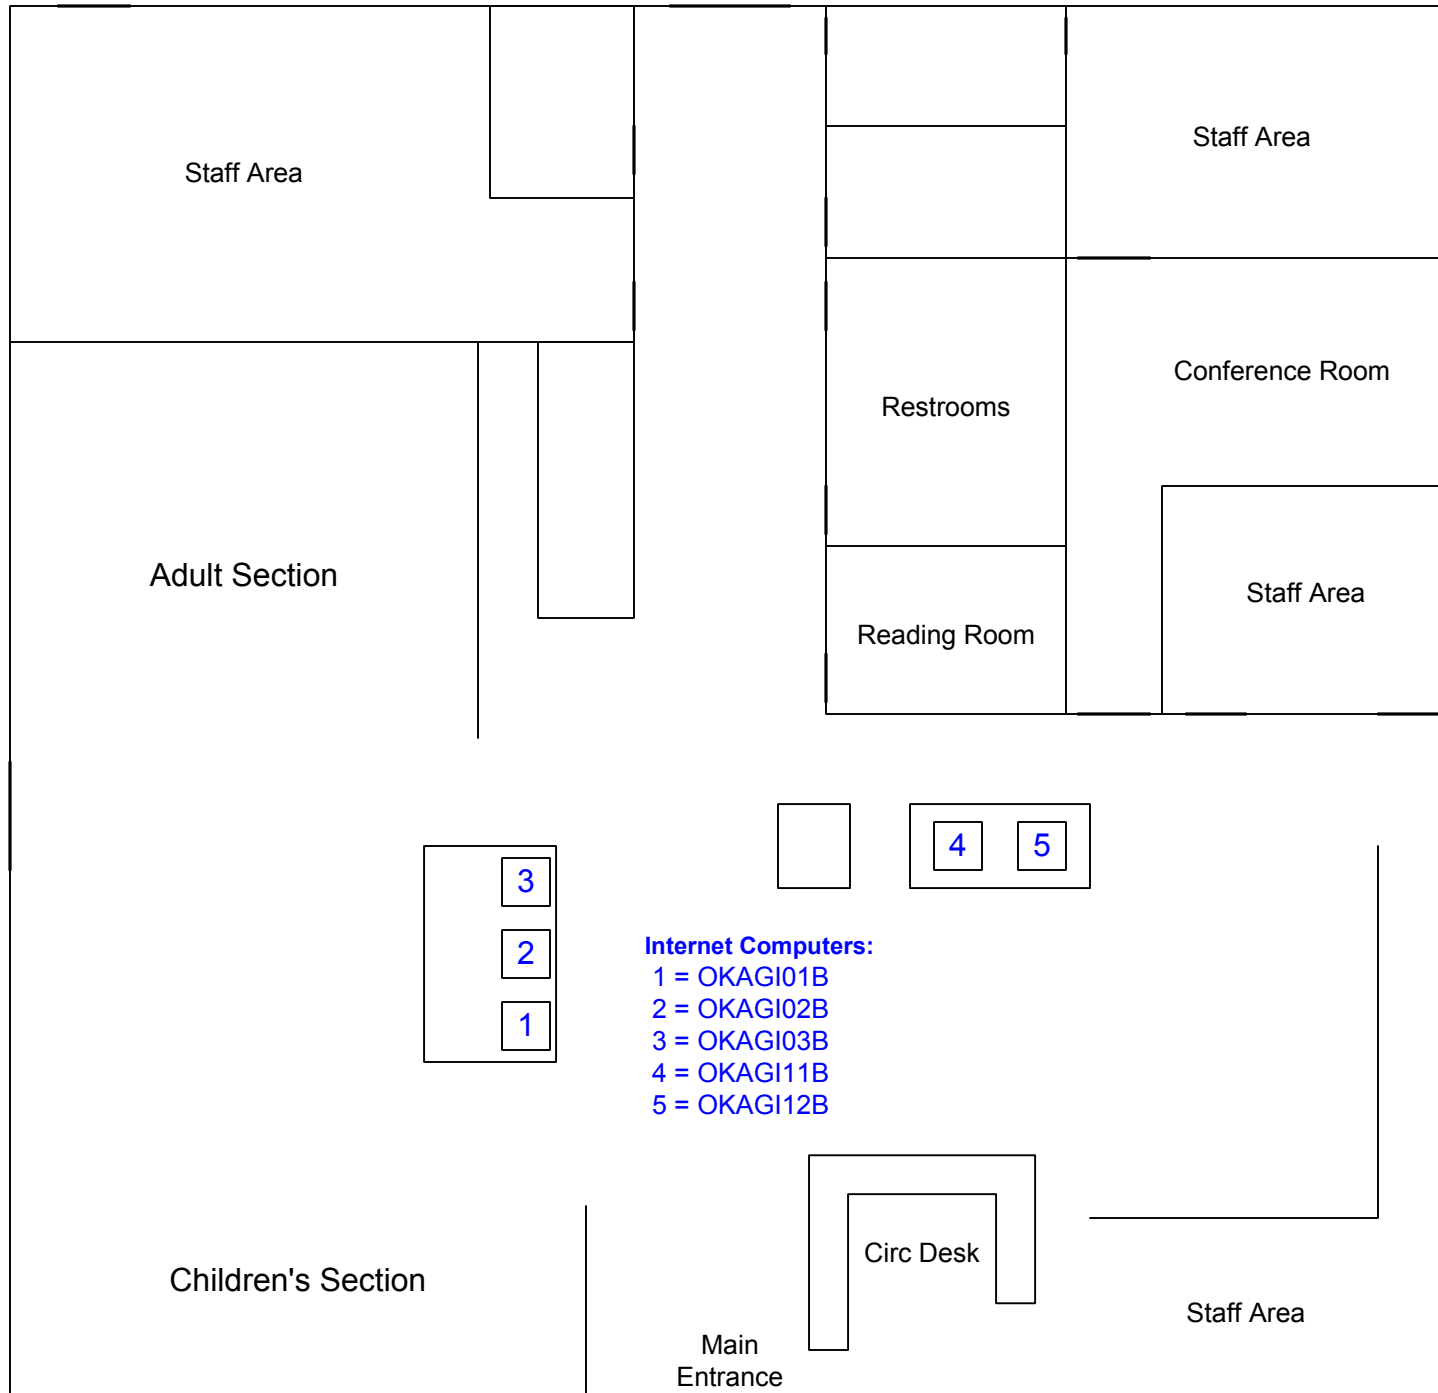

Kahuku Public & School Library

56-490 Kamehameha Hwy., Kahuku, HI 96731

KAMEHAMEHA HWY.

Internet Computers:

- 1 = OKAGI01B
- 2 = OKAGI02B
- 3 = OKAGI03B
- 4 = OKAGI11B
- 5 = OKAGI12B