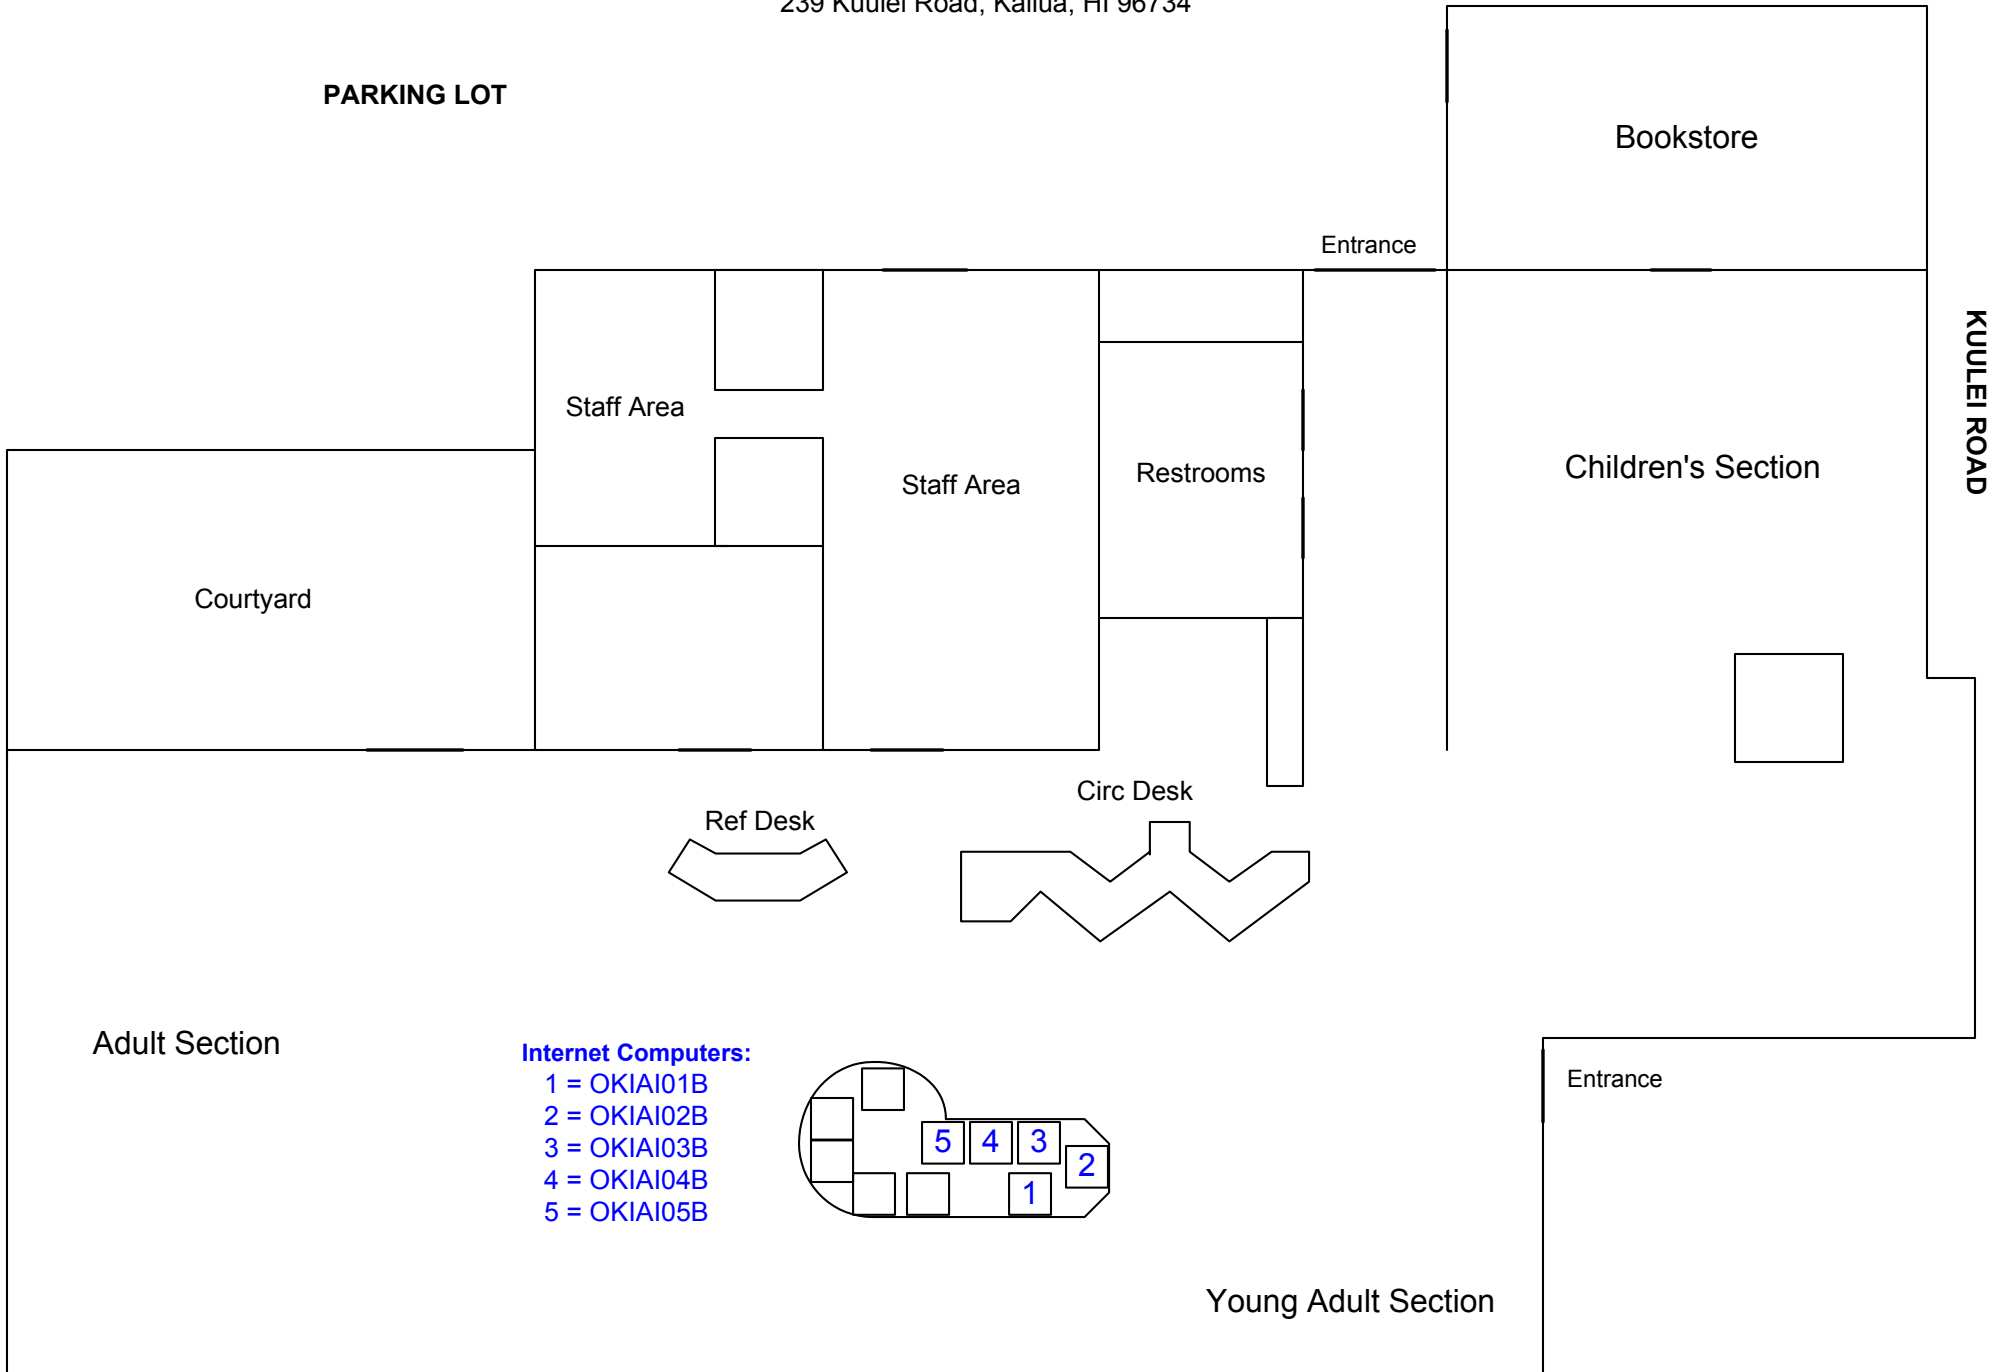

Kailua Public Library
239 Kuulei Road, Kailua, HI 96734

PARKING LOT

Bookstore

Entrance

Staff Area

Staff Area

Restrooms

Children's Section

Courtyard

Ref Desk

Circ Desk

Adult Section

Internet Computers:

- 1 = OKIAI01B
- 2 = OKIAI02B
- 3 = OKIAI03B
- 4 = OKIAI04B
- 5 = OKIAI05B

Young Adult Section

Entrance