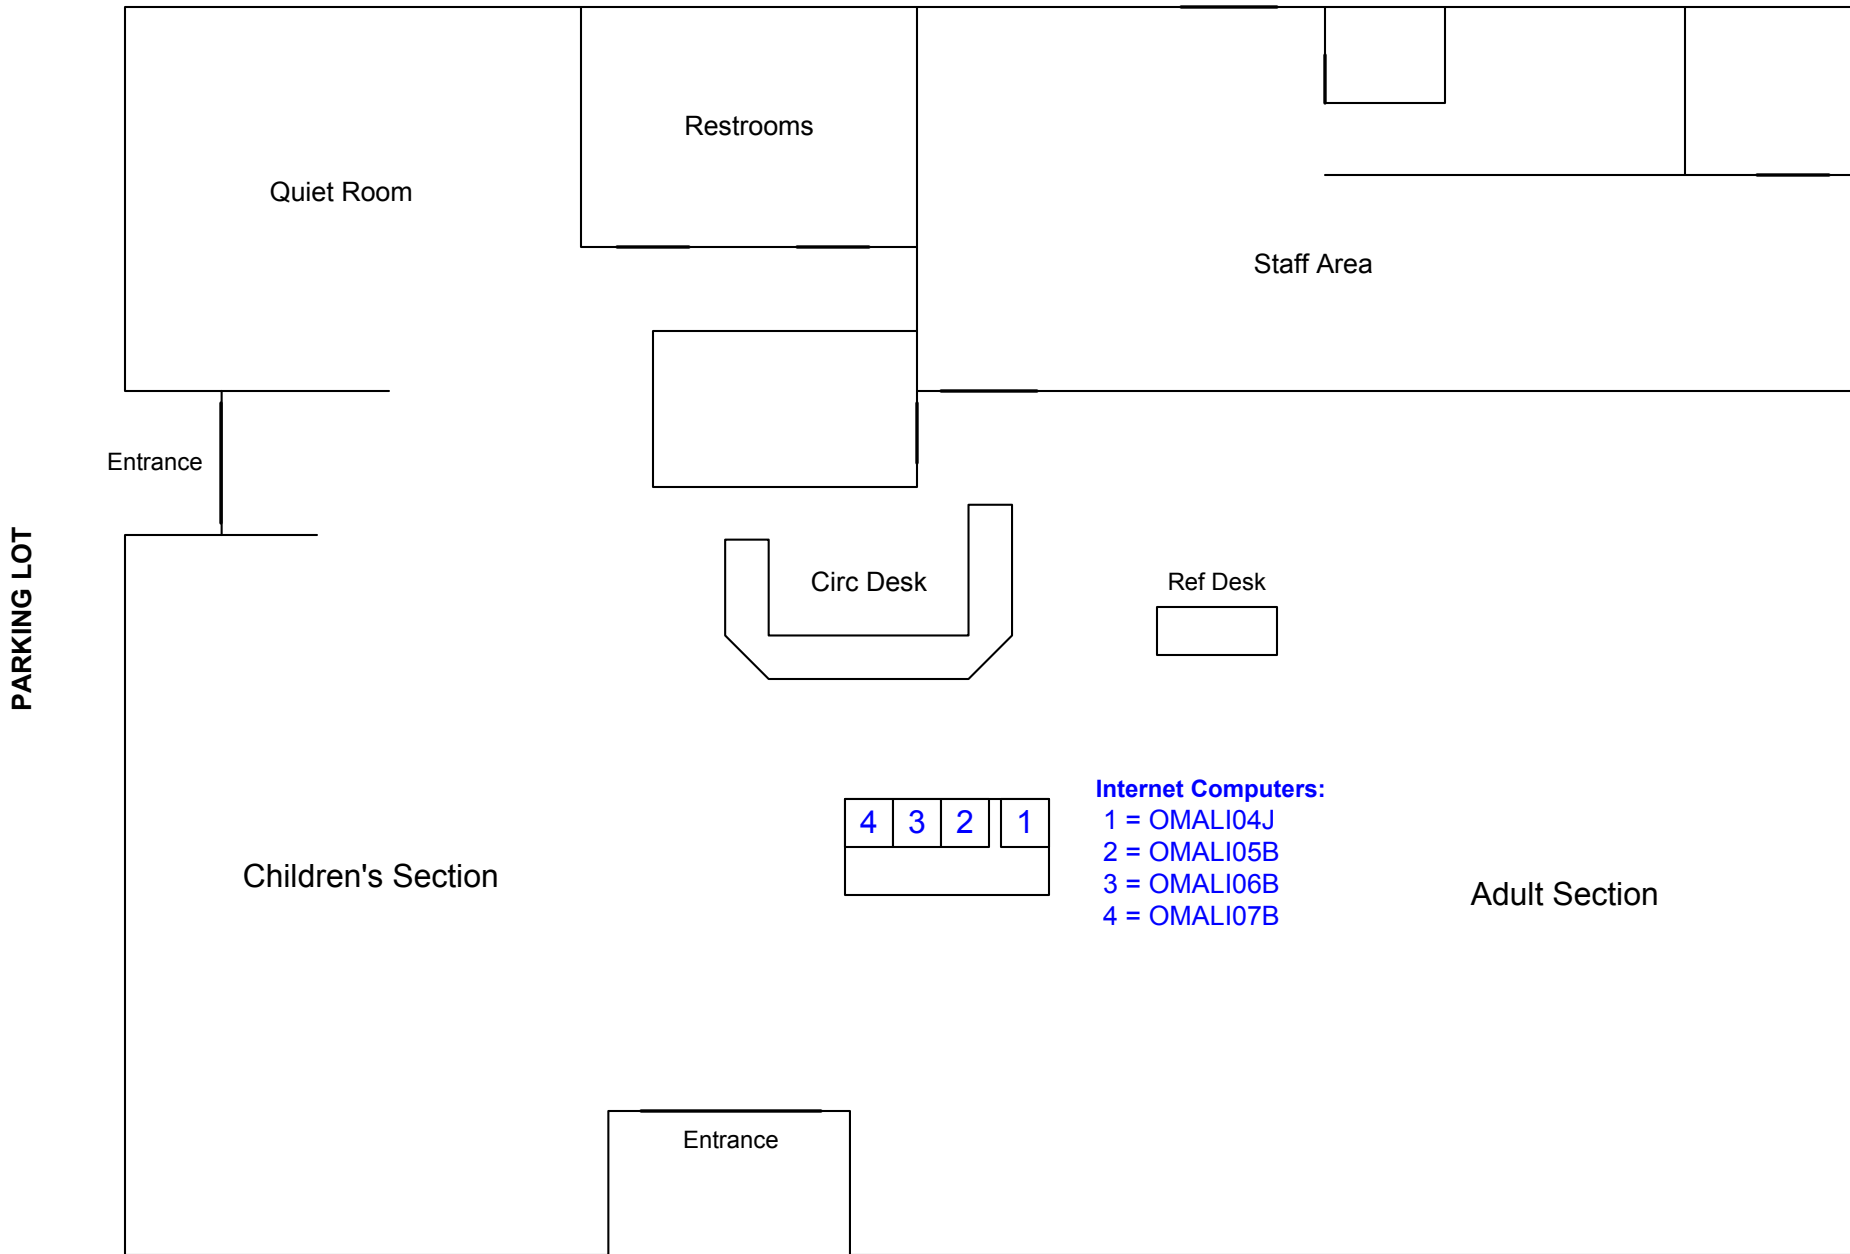

Manoa Public Library
2716 Woodlawn Drive, Honolulu, HI 96822

- Internet Computers:**
1 = OMALI04J
2 = OMALI05B
3 = OMALI06B
4 = OMALI07B