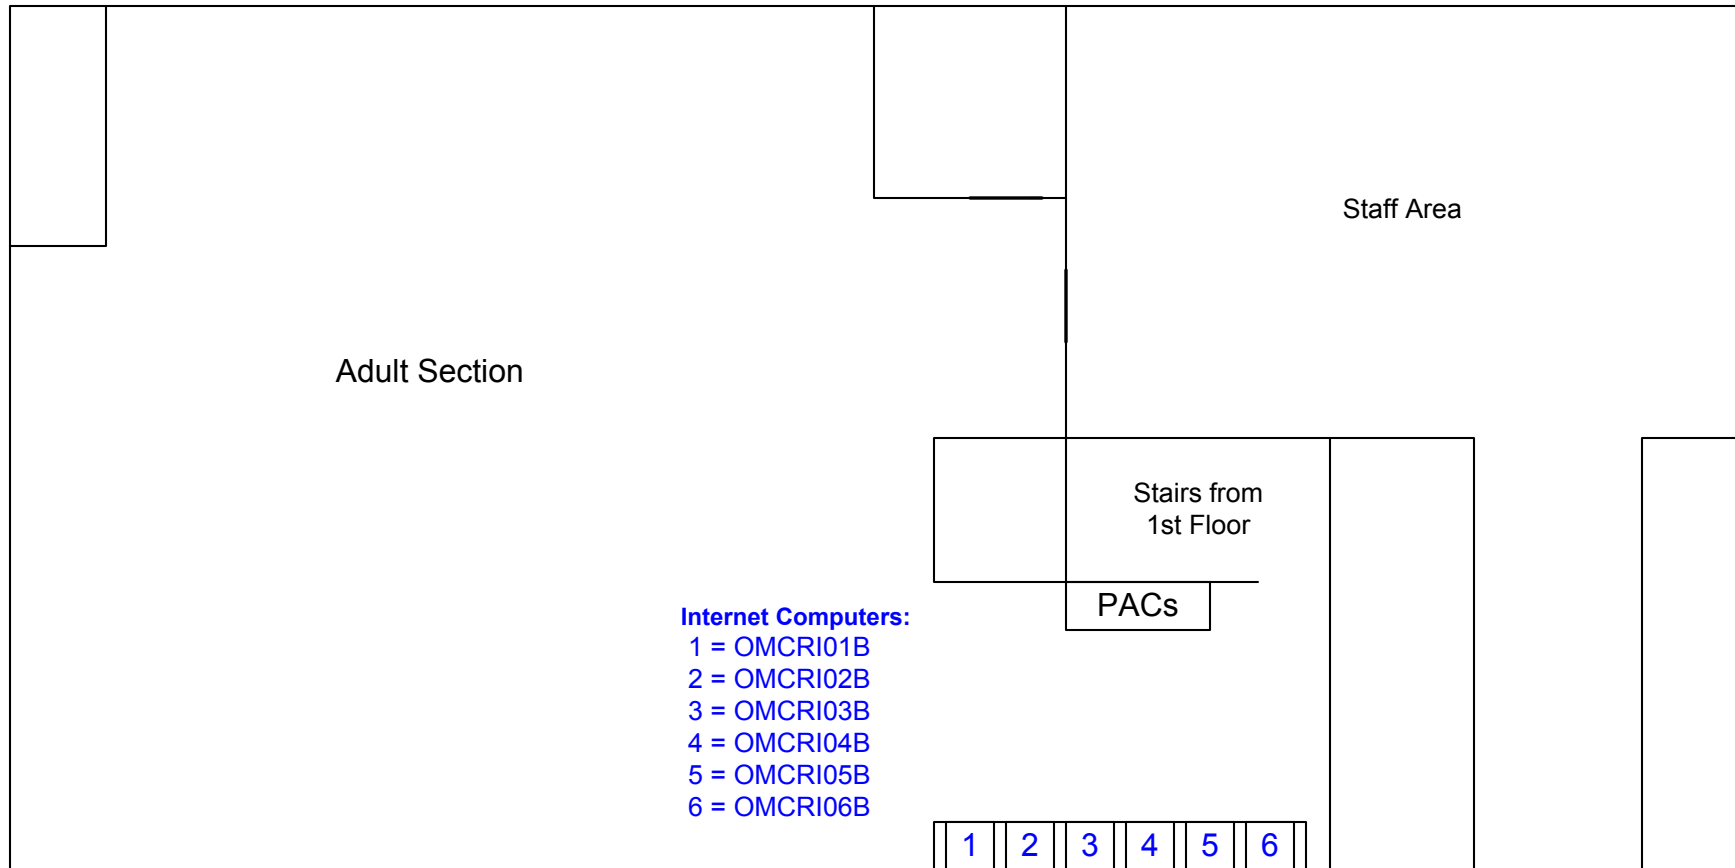

McCully-Moili`ili Public Library (Second Floor)

2211 S. King St., Honolulu, HI 96826

MAKAHIKI WAY

DRAWING NOT TO SCALE | 6/7/07