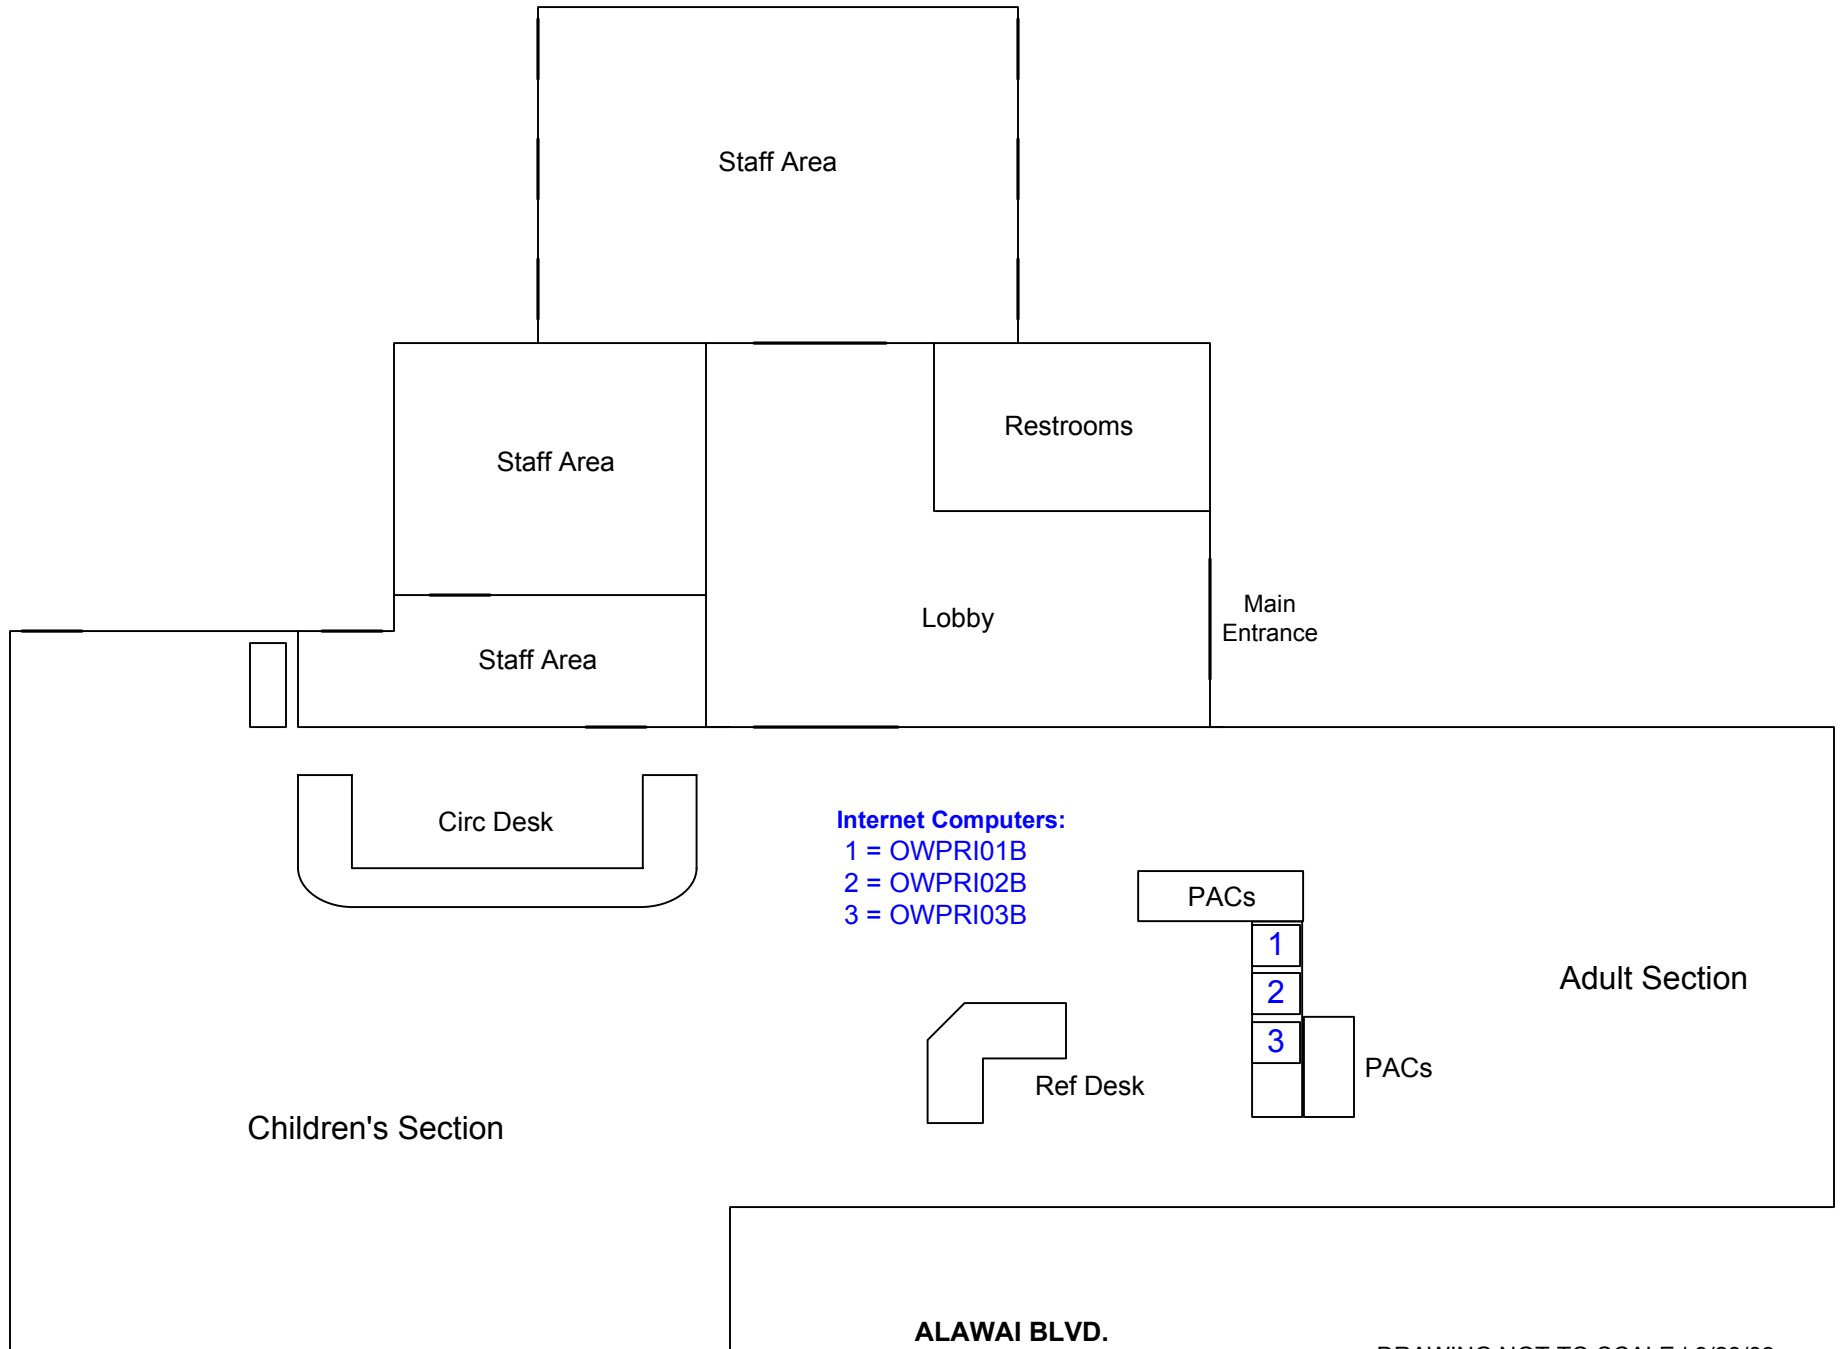

Waikiki-Kapahulu Public Library

400 Kapahulu Ave., Honolulu, HI 96815

Internet Computers:

1 = OWPRI01B

2 = OWPRI02B

3 = OWPRI03B