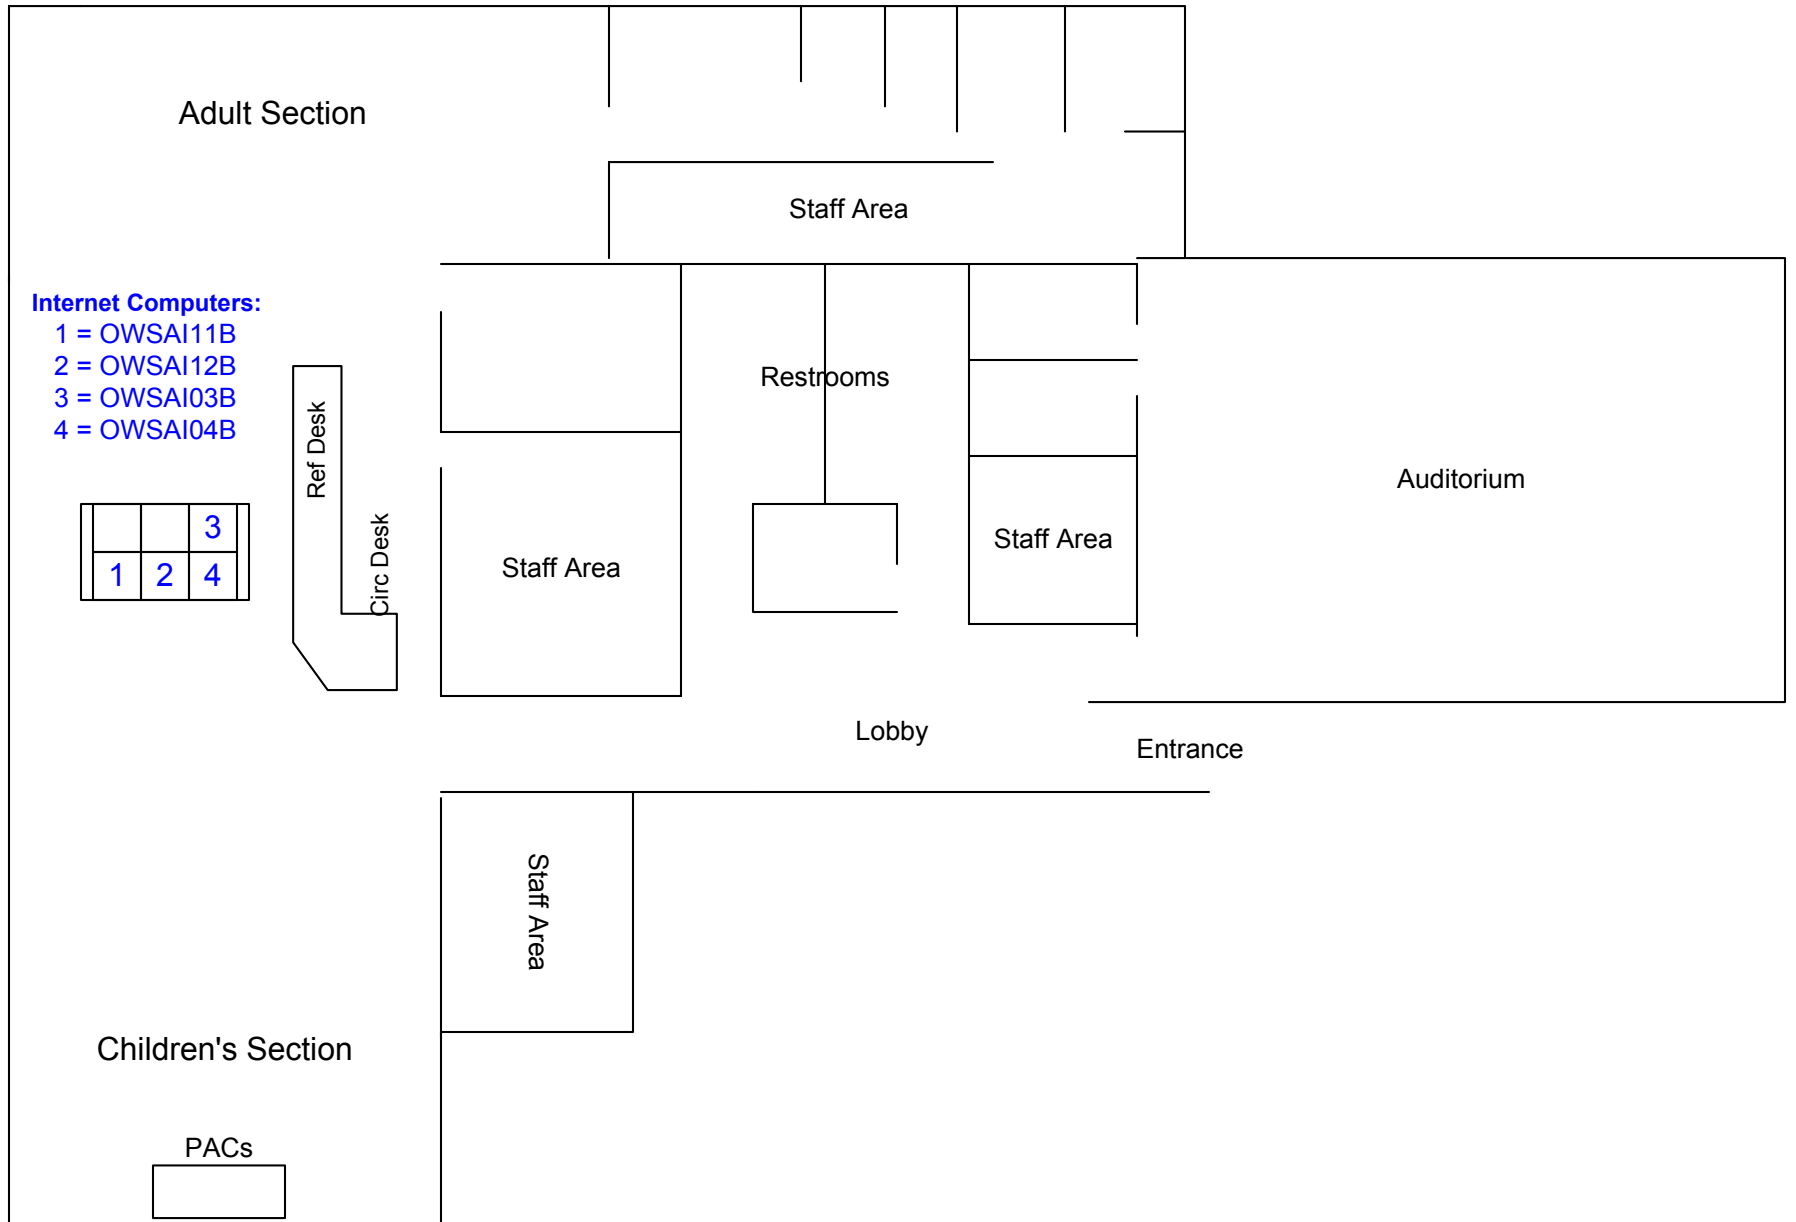

# Waimanalo Public & School Library

41-1320 Kalaniana'ole Hwy., Waimanalo, HI 96795

**Internet Computers:**

- 1 = OWSAI11B
- 2 = OWSAI12B
- 3 = OWSAI03B
- 4 = OWSAI04B