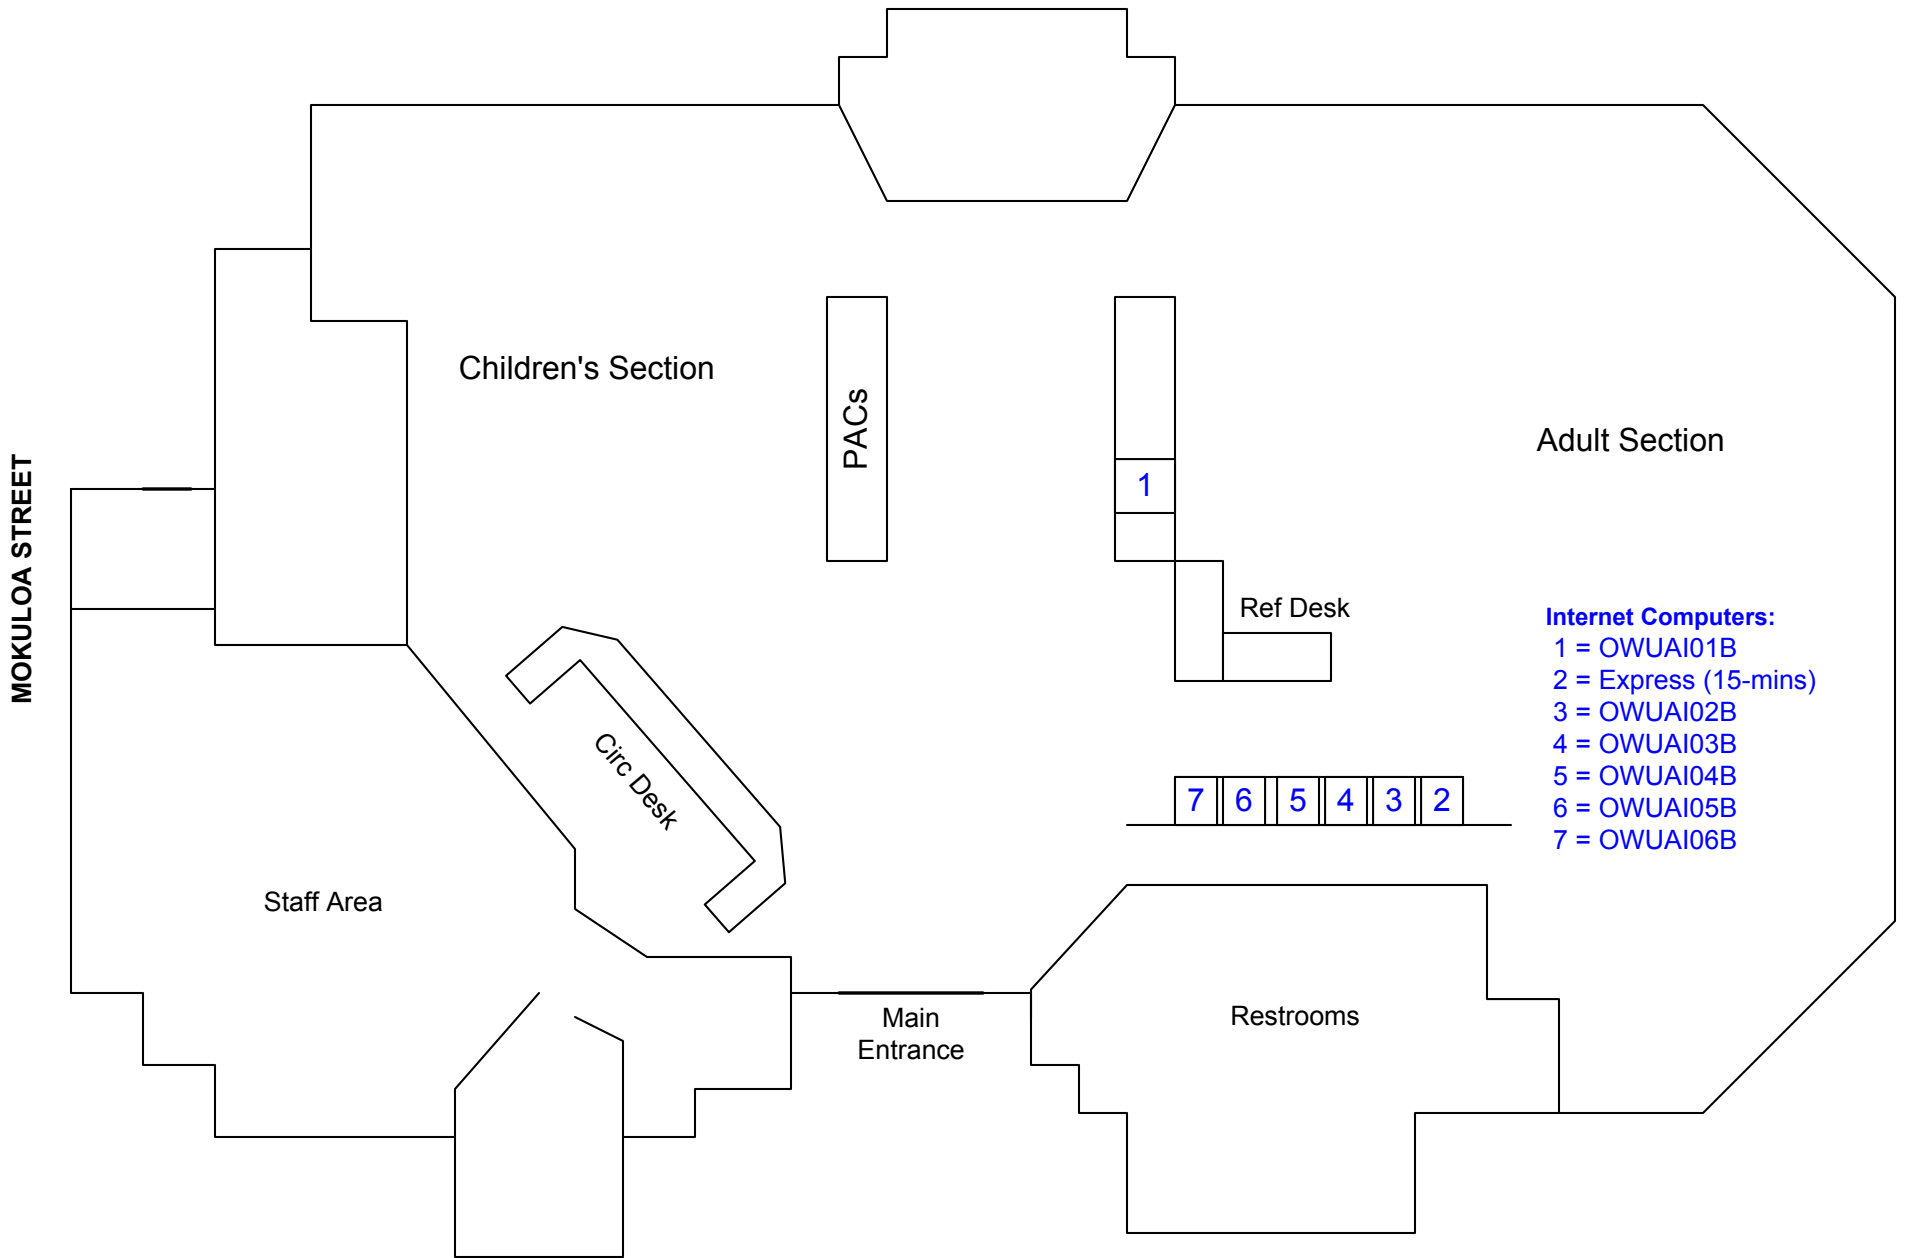

Waipahu Public Library

94-275 Mokuola St., Waipahu, HI 96797

Adult Section

Children's Section

Staff Area

PACs

1

Ref Desk

Circ Desk

7 6 5 4 3 2

- Internet Computers:**
1 = OWUAI01B
2 = Express (15-mins)
3 = OWUAI02B
4 = OWUAI03B
5 = OWUAI04B
6 = OWUAI05B
7 = OWUAI06B

Main Entrance

Restrooms

MOKULOLO STREET

PARKING LOT

DRAWING NOT TO SCALE | 6/7/07