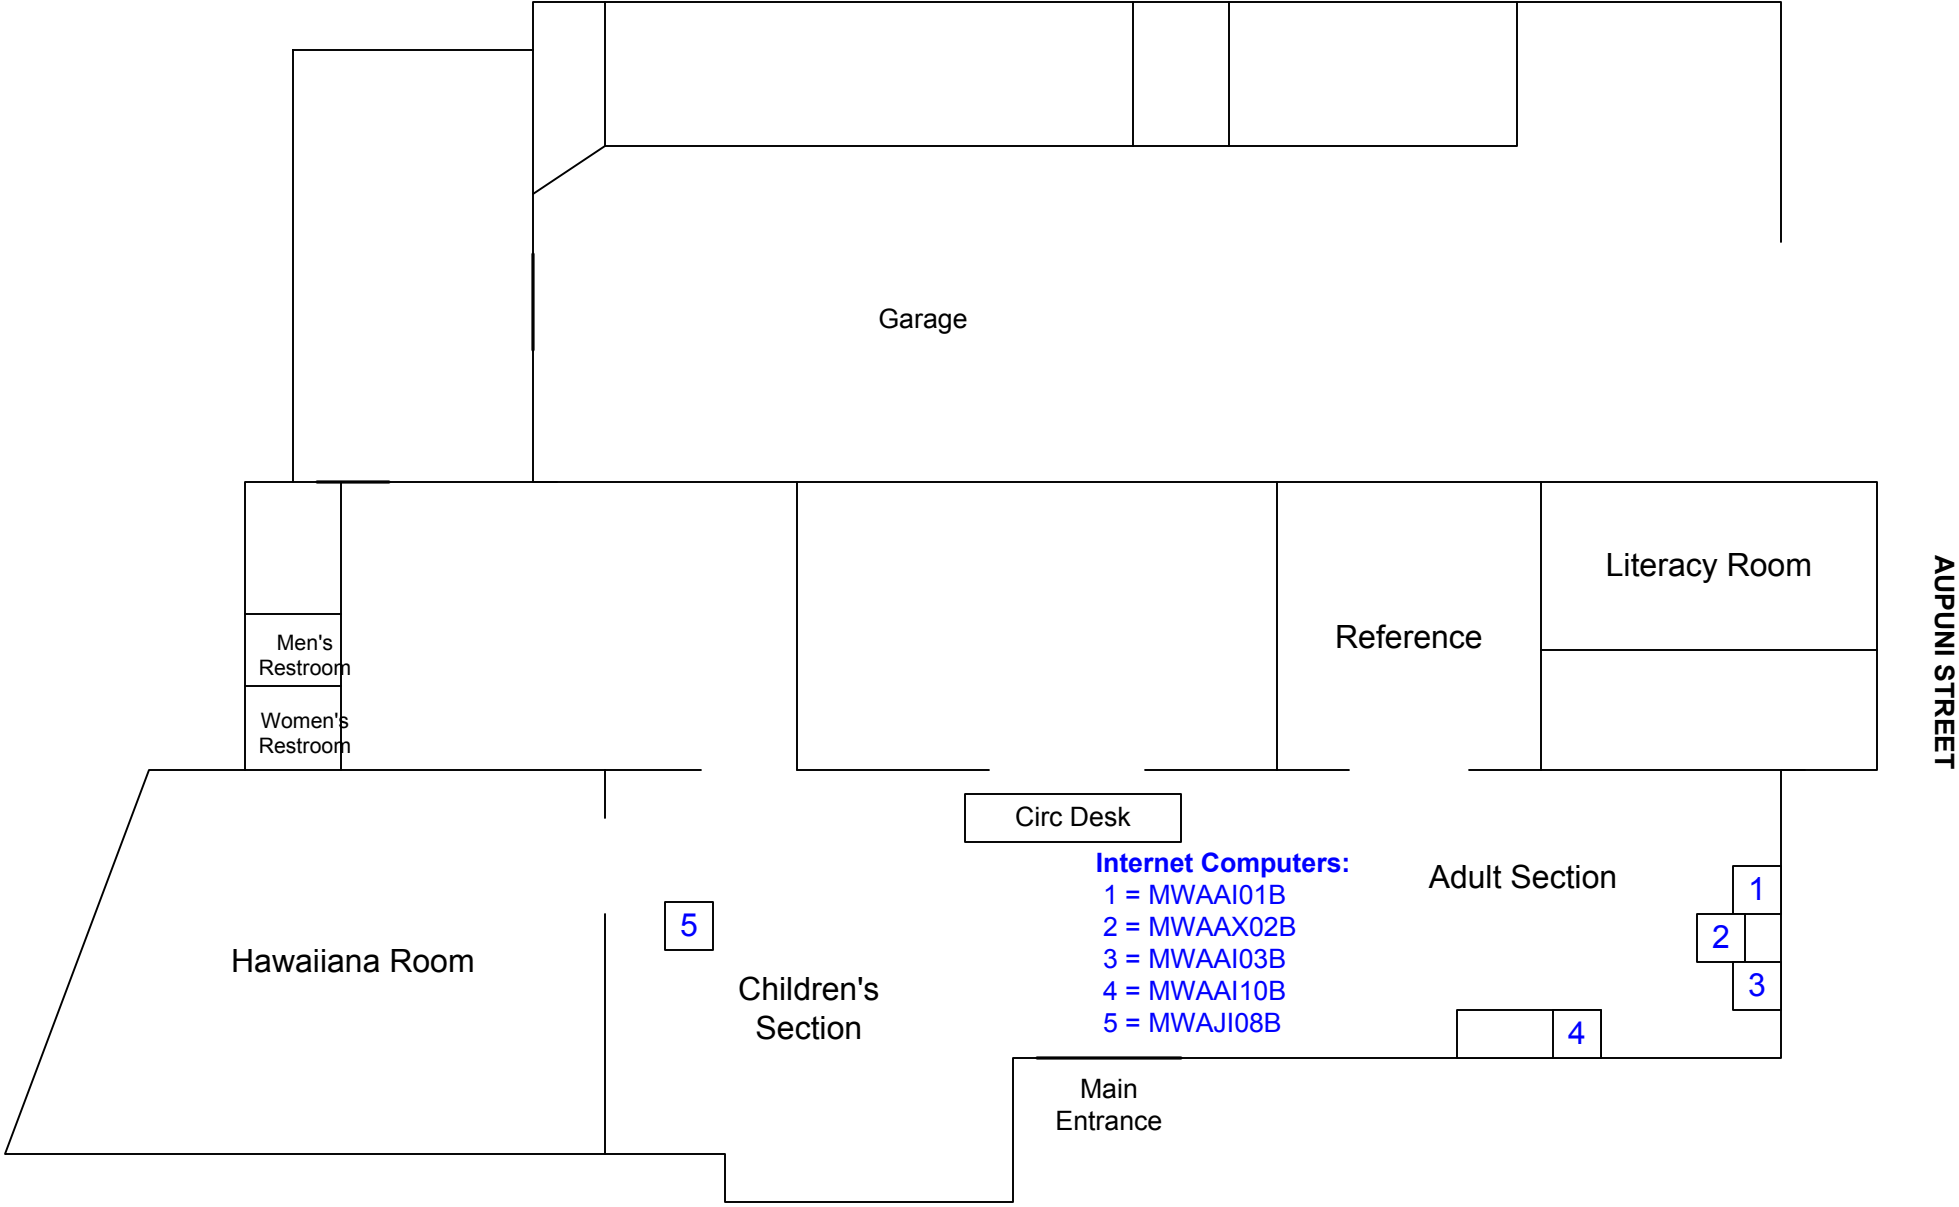

# Wailuku Public Library

251 High St., Wailuku, HI 96793

AUPUNI STREET

HIGH STREET

DRAWING NOT TO SCALE | 6/6/07